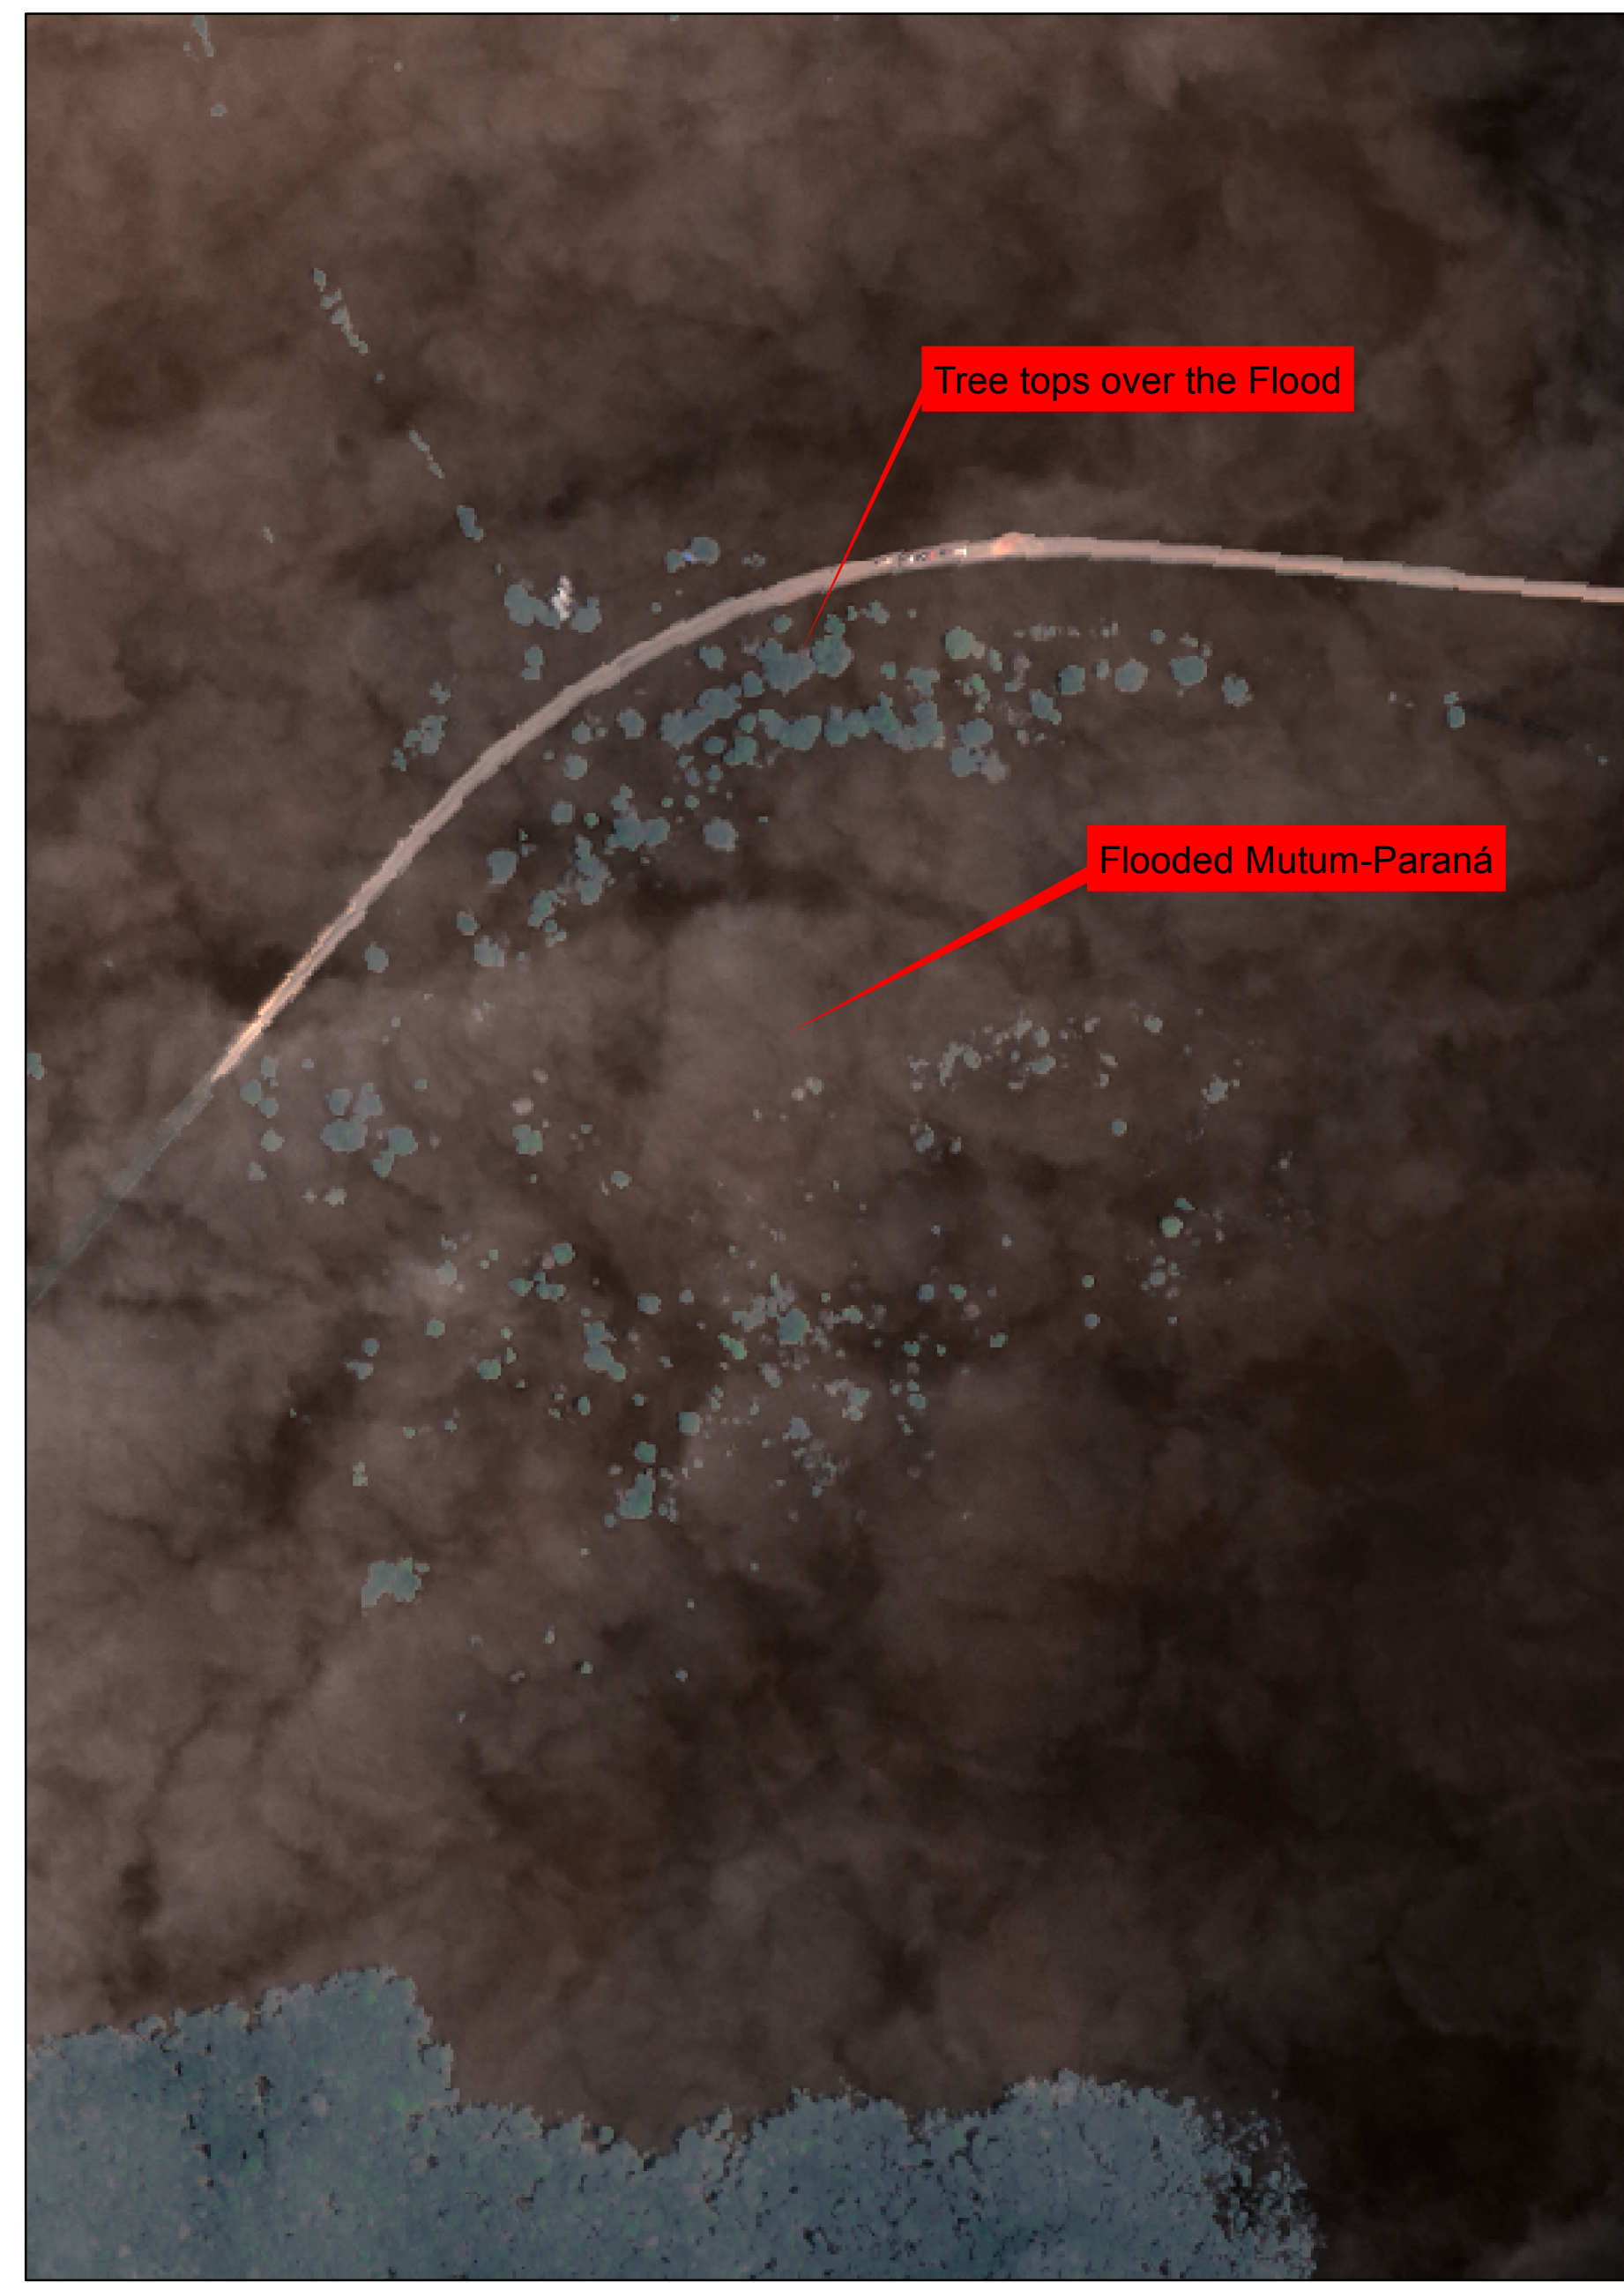

BRAZIL - FLOOD - Porto Velho / RO - District Mutum-Paraná - MAR/2014 / Worldview-2 IMAGE

Worldview-2 28/Mar/2014

Mutum-Paraná Settlement Flooded (28/Mar/2014)

CBERS-2B 04/Sep/2009 Pre-Event

Mutum-Paraná Settlement (04/Sep/2009)

Source: USGS - Worldview-2
 Acquired: 28/03/2014
 Resolution: 2 m
 Bands 1, 2 and 3
 Composition: 3R-2G-1B
 Copyright: 2014 DigitalGlobe

Pre-event Image
 Source: INPE - CBERS-2B
 Sensor: HRC
 Acquired: 04/09/2009
 Resolution: 2.5 m

Product ID: generated by INPE (National Institute for Space Research), through the agreement International Charter "Space and Major Disasters" Charter CALL ID 483, with images provided by USGS e INPE.

This product was generated using digital techniques and requires field verification. There is no precision mapping in this product.