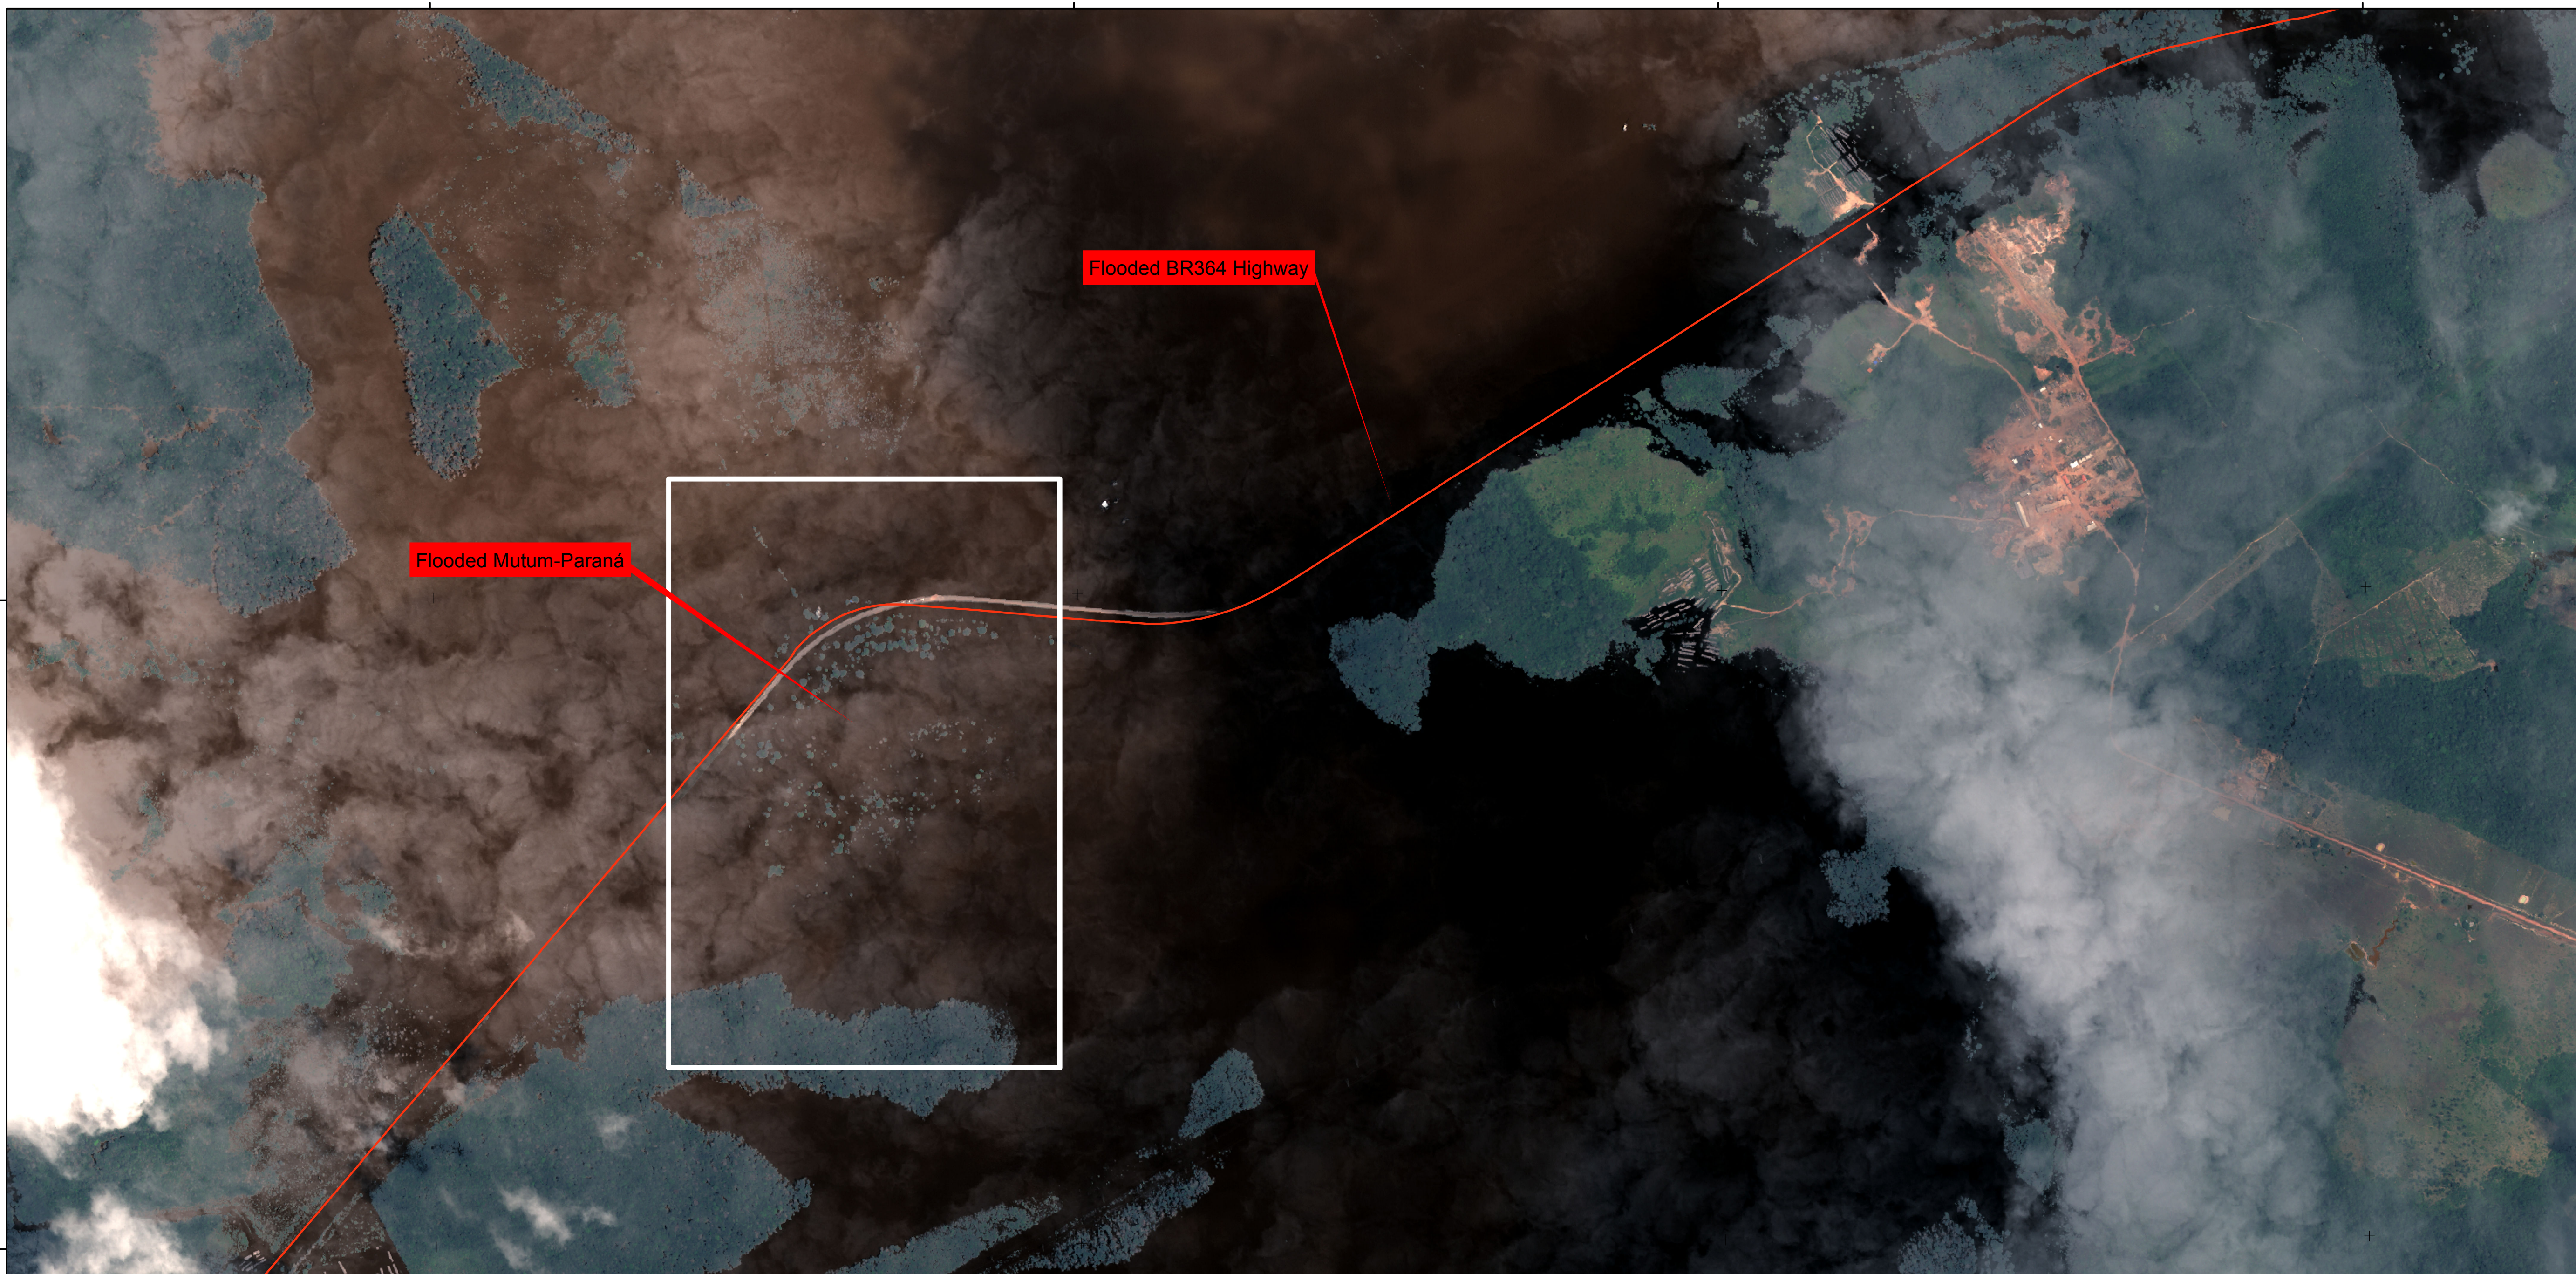

BRAZIL - FLOOD - Porto Velho / RO - District Mutum-Paraná - MAR/2014 / Worldview-2 IMAGE

Worldview-2 28/Mar/2014

Mutum-Paraná Settlement Flooded (28/Mar/2014)

CBERS-2B 04/Sep/2009 Pre-Event

Mutum-Paraná Settlement (04/Sep/2009)

Source: USGS - Worldview-2
 Acquired: 28/03/2014
 Resolution: 2 m
 Bands 1, 2 and 3
 Composition: 3R-2G-1B
 Copyright: 2014 DigitalGlobe

Pre-event Image
 Source: INPE - CBERS-2B
 Sensor: HRC
 Acquired: 04/09/2009
 Resolution: 2.5 m

Product ID: generated by INPE (National Institute for Space Research), through the agreement International Charter "Space and Major Disasters" Charter CALL ID 483, with images provided by USGS e INPE.

This product was generated using digital techniques and requires field verification. There is no precision mapping in this product.