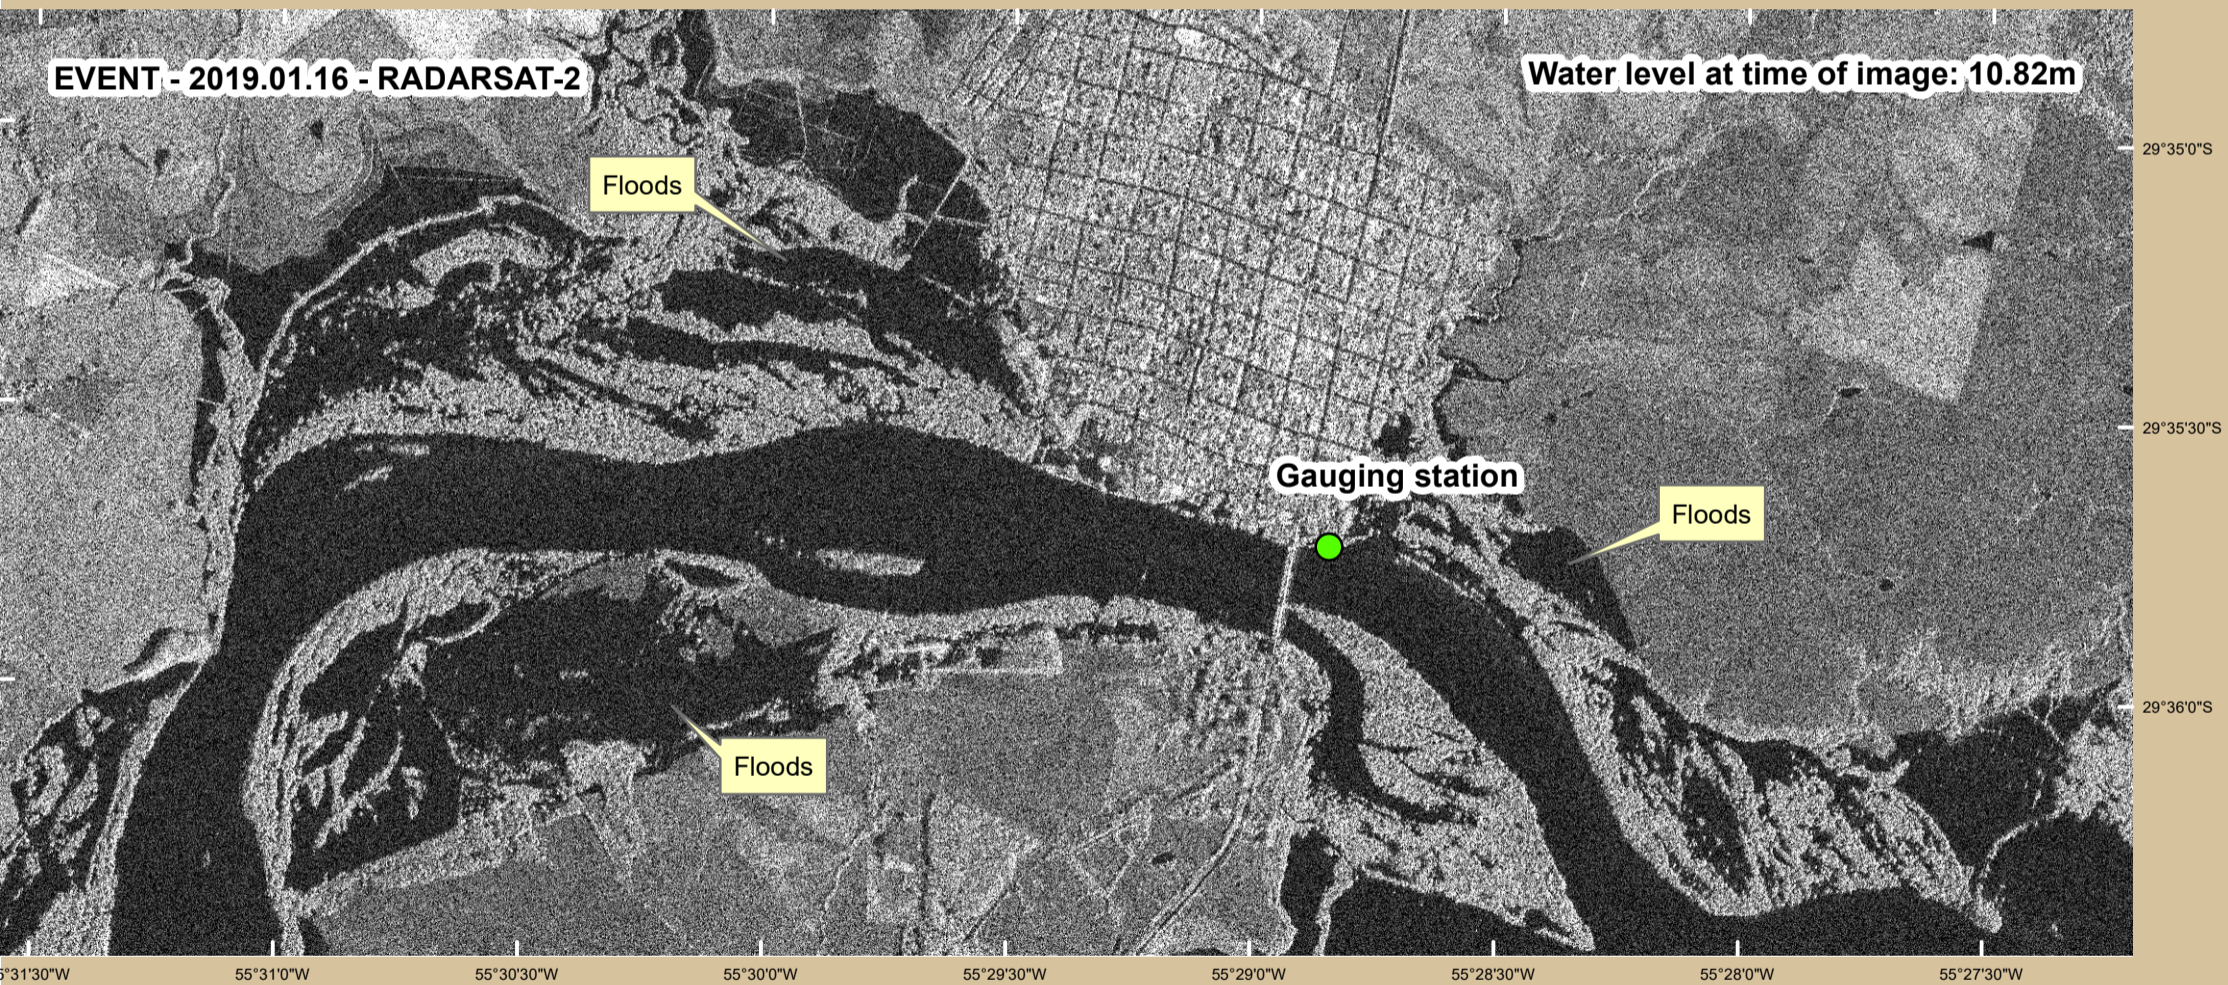

PRE-EVENT - 2018.02.04 - CBERS-4

EVENT - 2019.01.16 - RADARSAT-2

0,95 km

Data Sources

Pre-Event:
INPE / CBERS-4
Instrument: panMUX
Acquired on 2018.02.04
© Instituto Nacional de Pesquisas Espaciais - INPE 2019

Event:
CSA / RADARSAT-2
Acquired on 2019.01.16
RADARSAT Data and Products © MDA Geospatial Services Inc. 2019. All rights reserved. RADARSAT is an official trademark of the Canadian Space Agency.

Gauging Station:
CPRM - Serviço Geológico do Brasil