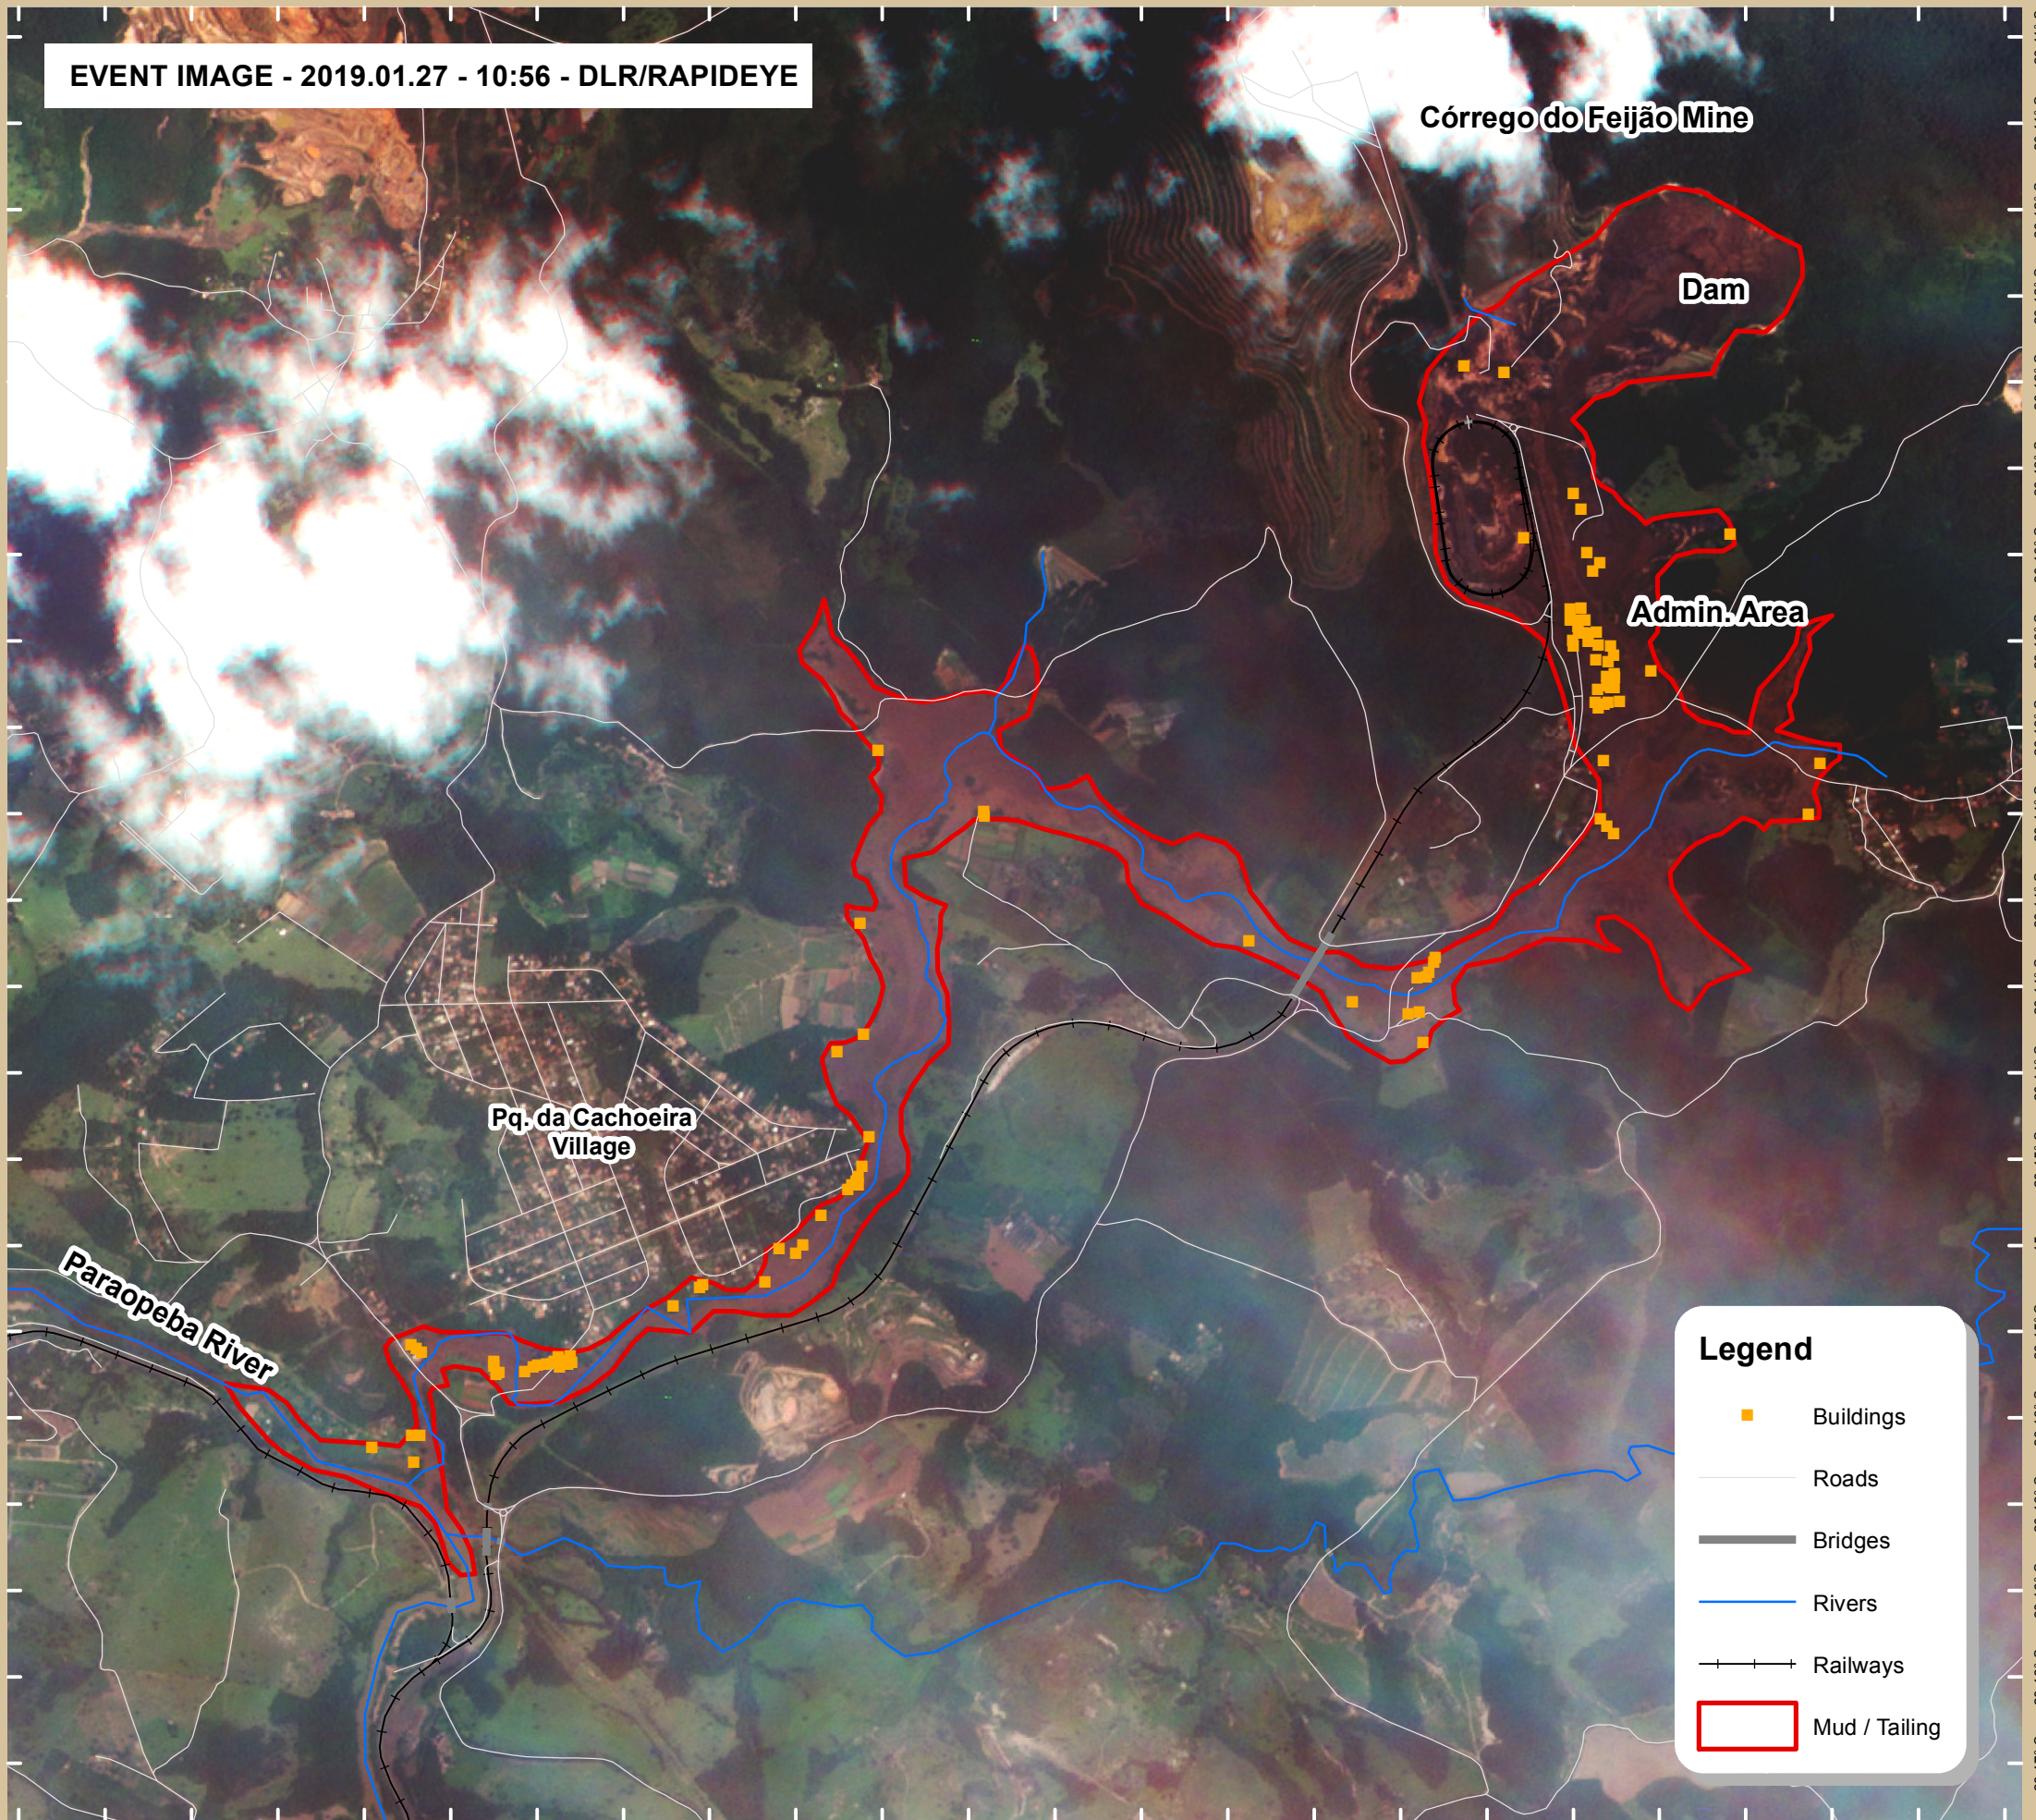

Dam Collapse in Brumadinho/MG - Brazil Charter Call 686

EVENT IMAGE - 2019.01.27 - 10:56 - DLR/RAPIDEYE

Legend

- Buildings
- Roads
- Bridges
- Rivers
- Railways
- Mud / Tailing

Data Sources

Event:
DLR / RAPIDEYE-4
Instrument: REIS
Acquired on 2019.01.24 - 10:56
Resolution: 5m

Land Features:
OpenStreetMap