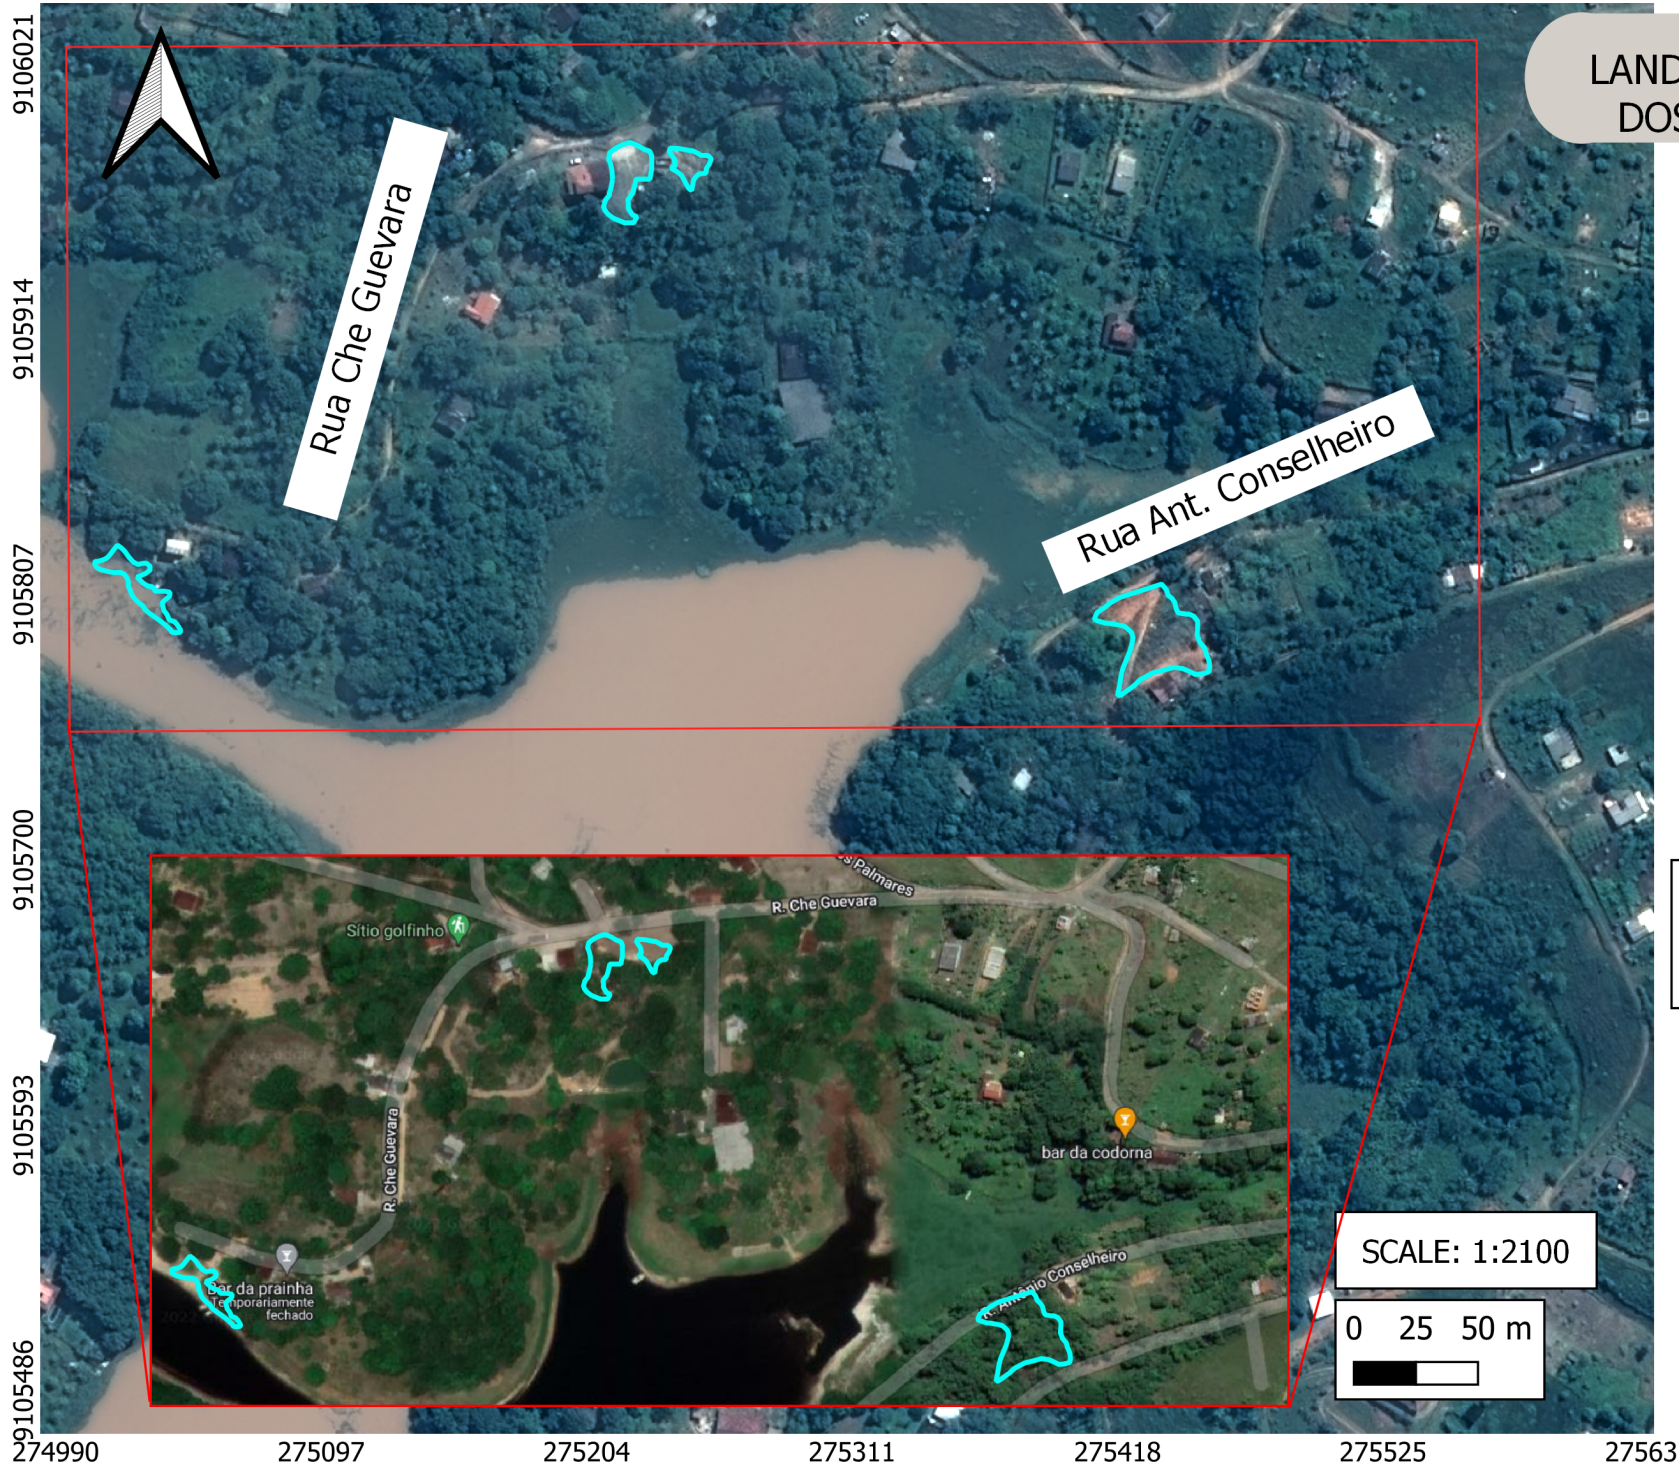

LANDSLIDES SCARS IN JABOATÃO DOS GUARARAPES/PE - BRAZIL

Pre-disaster image: Google Satellites
 Post-disaster image:
 HIRI/Pleiades 1B - 01.06.2022
 © CNES (2022), Distribution Airbus DS.

PROJECTED COORDINATE SYSTEM
 EPSG:32725 - WGS 84 / UTM ZONE 25S