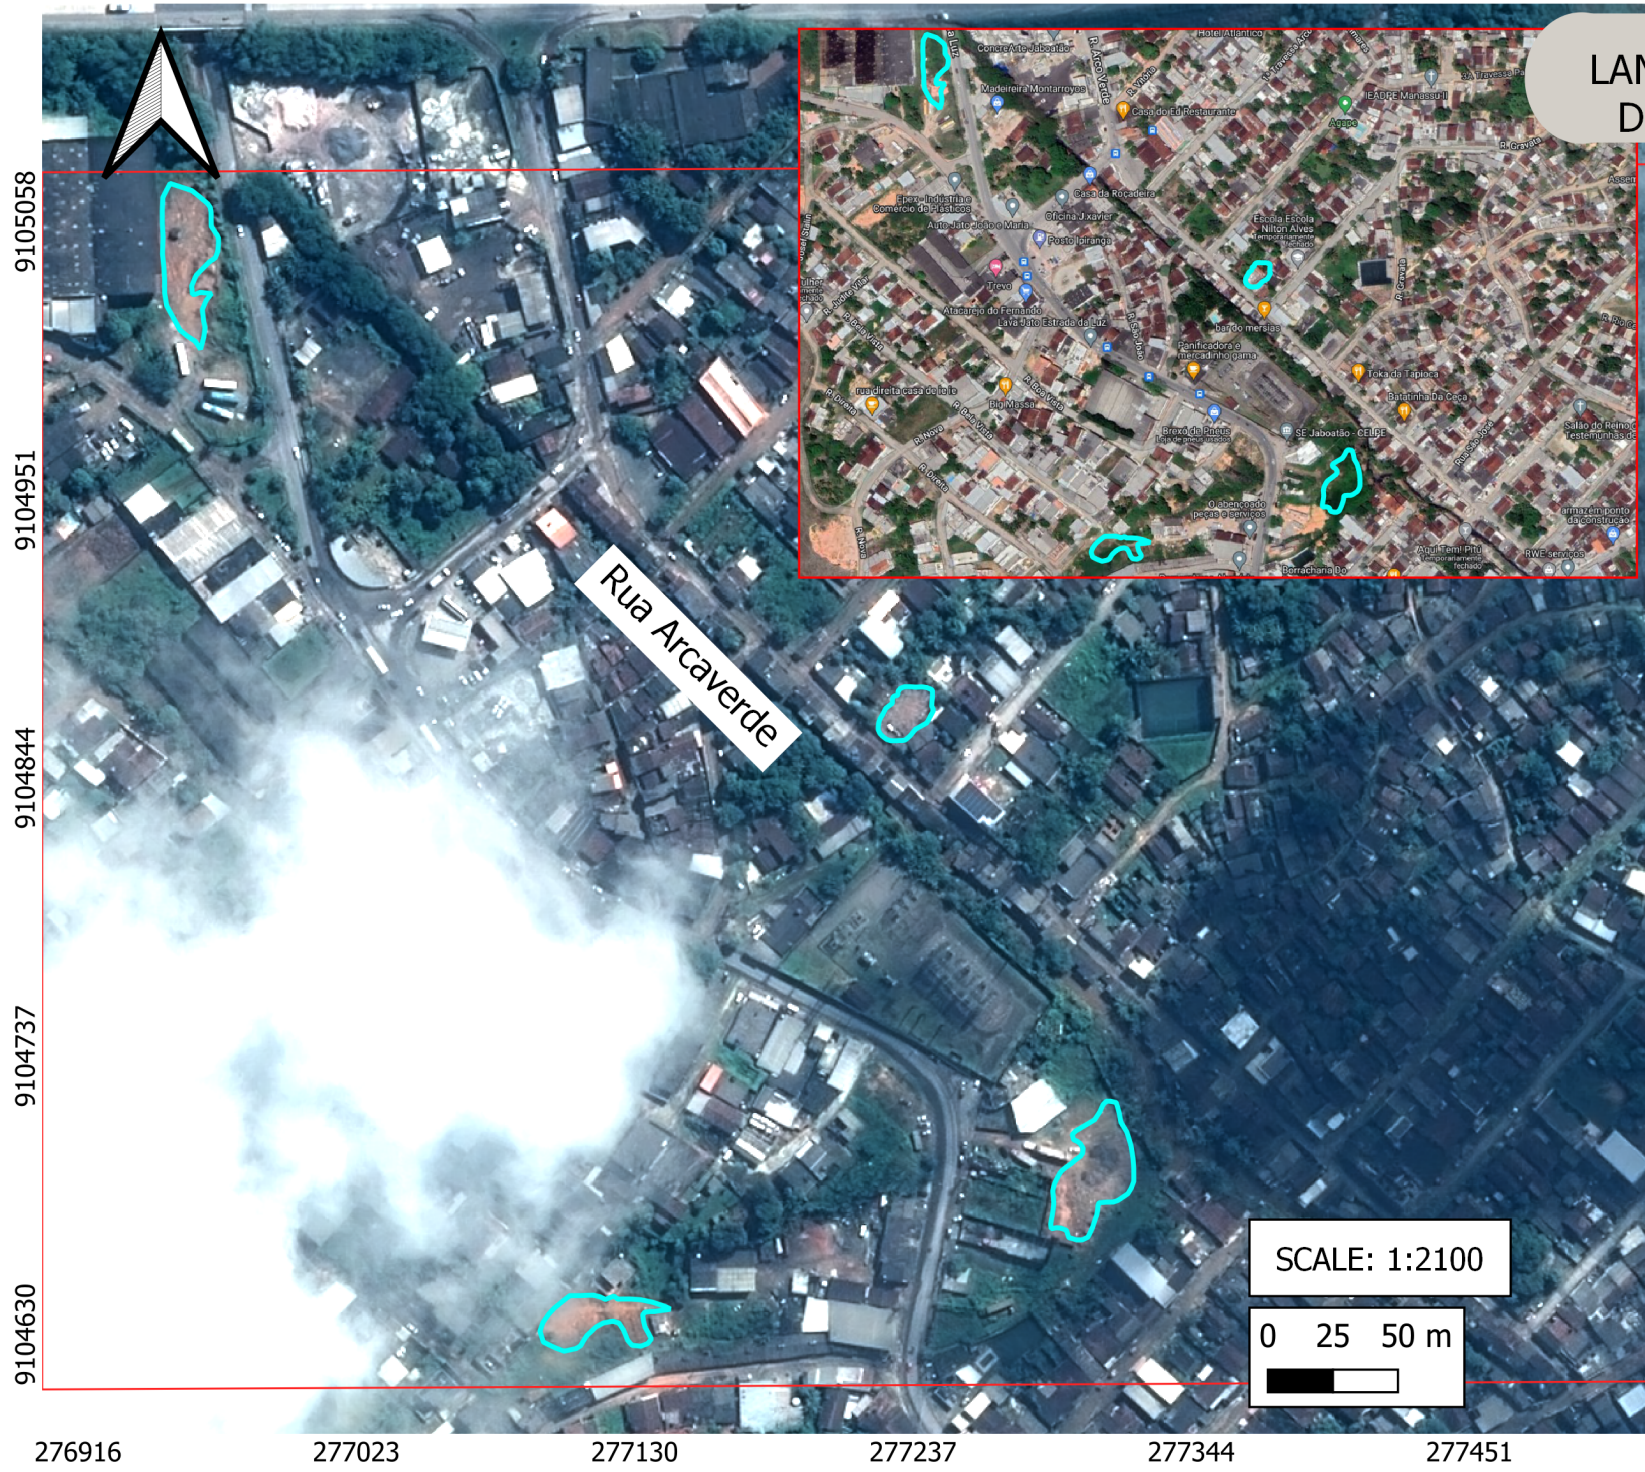

LANDSLIDES SCARS IN JABOATÃO DOS GUARARAPES/PE - BRAZIL

Pre-disaster image: Google Satellites
 Post-disaster image:
 HIRI/Pleiades 1B - 01.06.2022
 © CNES (2022), Distribution Airbus DS.

PROJECTED COORDINATE SYSTEM
 EPSG:32725 - WGS 84 / UTM ZONE 25S