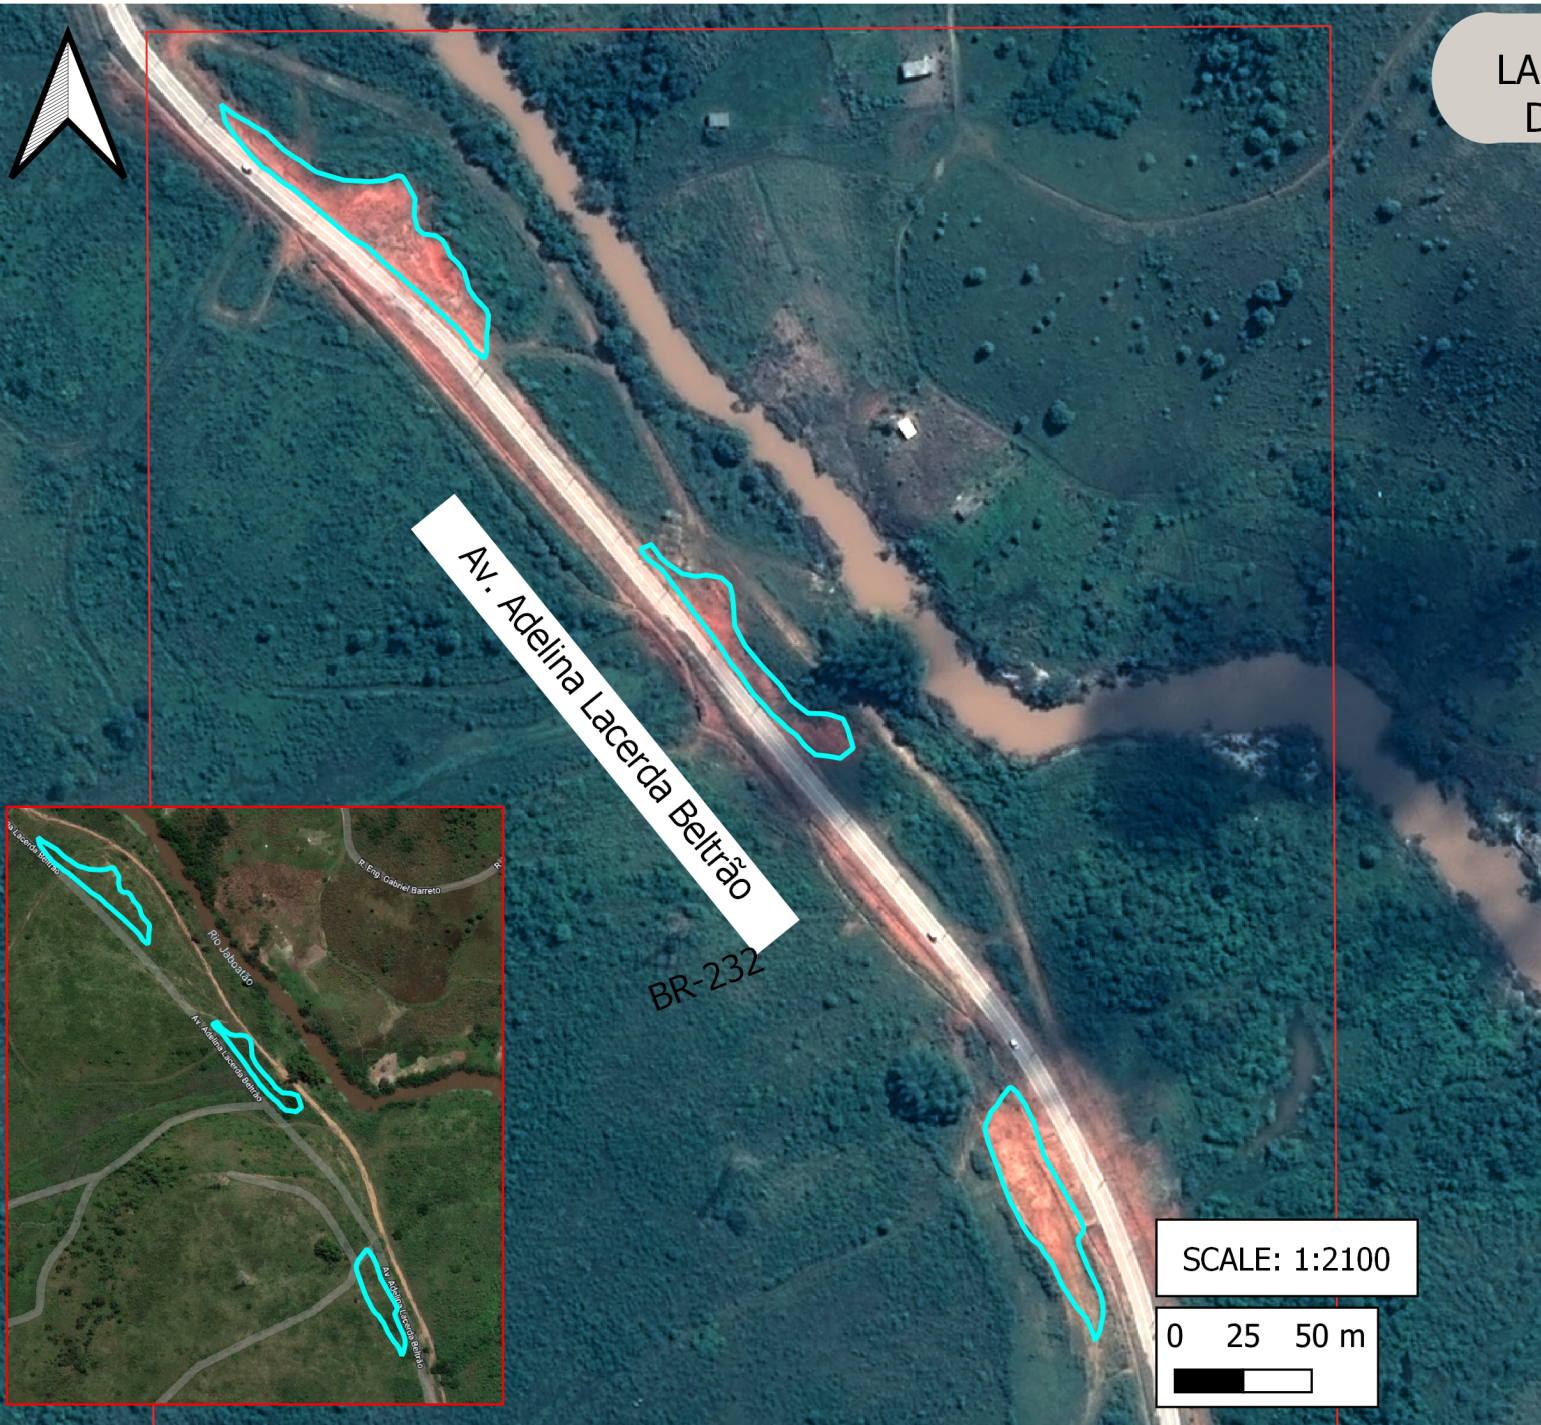

9104095
9103988
9103881
9103774
9103667

275632 275739 275846 275953 276060

LANDSLIDES SCARS IN JABOATÃO DOS GUARARAPES/PE - BRAZIL

Pre-disaster image: Google Satellites
 Post-disaster image:
 HIRI/Pleiades 1B - 01.06.2022
 © CNES (2022), Distribution Airbus DS.

PROJECTED COORDINATE SYSTEM
 EPSG:32725 - WGS 84 / UTM ZONE 25S