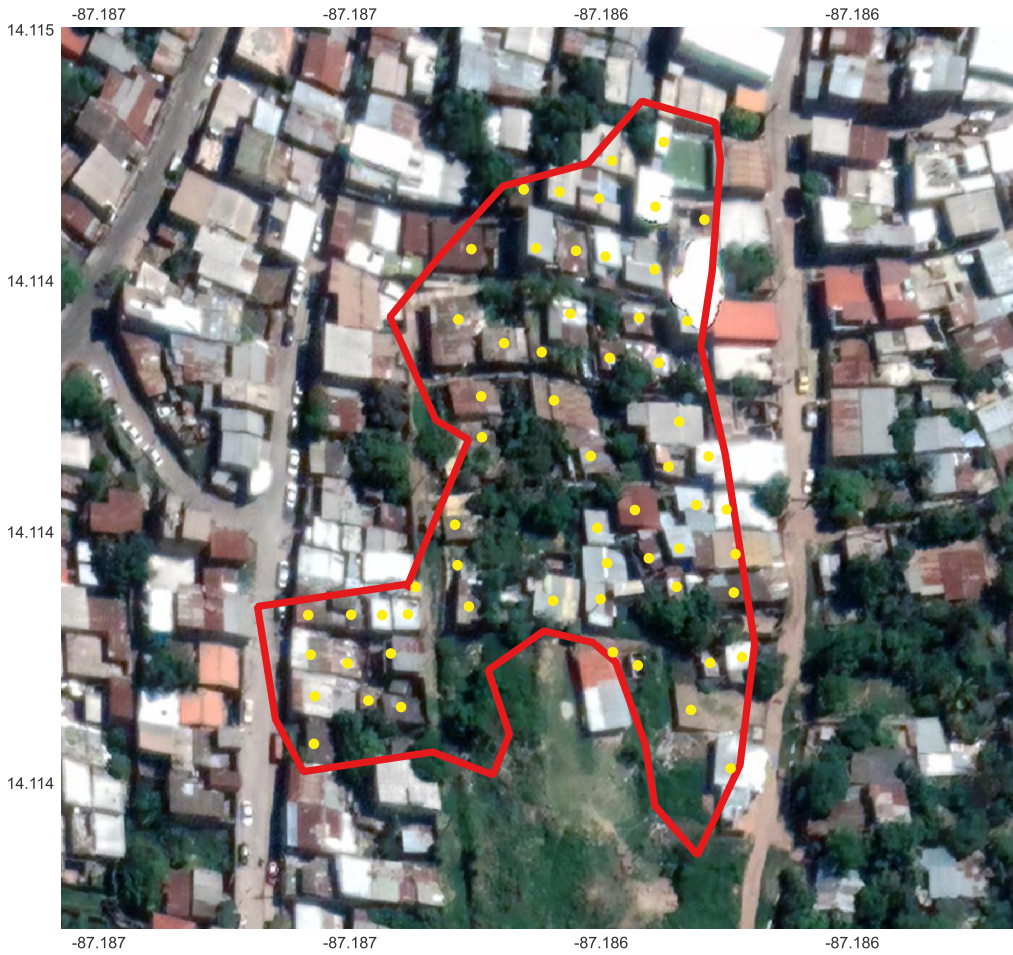

Landslide occurred at Colonia Guillén, Central District in northeast Tegucigalpa, Honduras

Pre-disaster view
Google Earth Imagery

Post-disaster view 2022-09-21
Pleiades 1B CNES, Distribution Airbus DS, 2022

Datum: WGS 84
Geographic Coordinates System

- Affected buildings
- ▭ Estimated landslide area