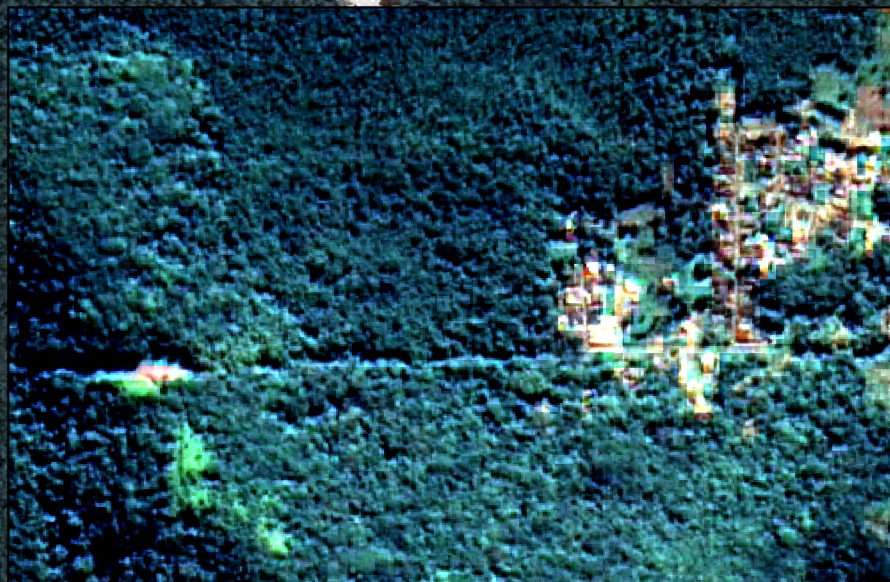

-45.664

-45.660

-45.656

São Sebastião (Barra do Sahy) - SP

Landslides

Charter Activation 803

2023-02-24

Post-disaster image:

HIRI/Pleiades 1A-23.02.2023

Pre-disaster image: CBERS-4A/WPM

SIRGAS 2000

CENAD

CENSIPAM

SERVIÇO GEOLÓGICO DO BRASIL - CPRM

cnés

-23.768