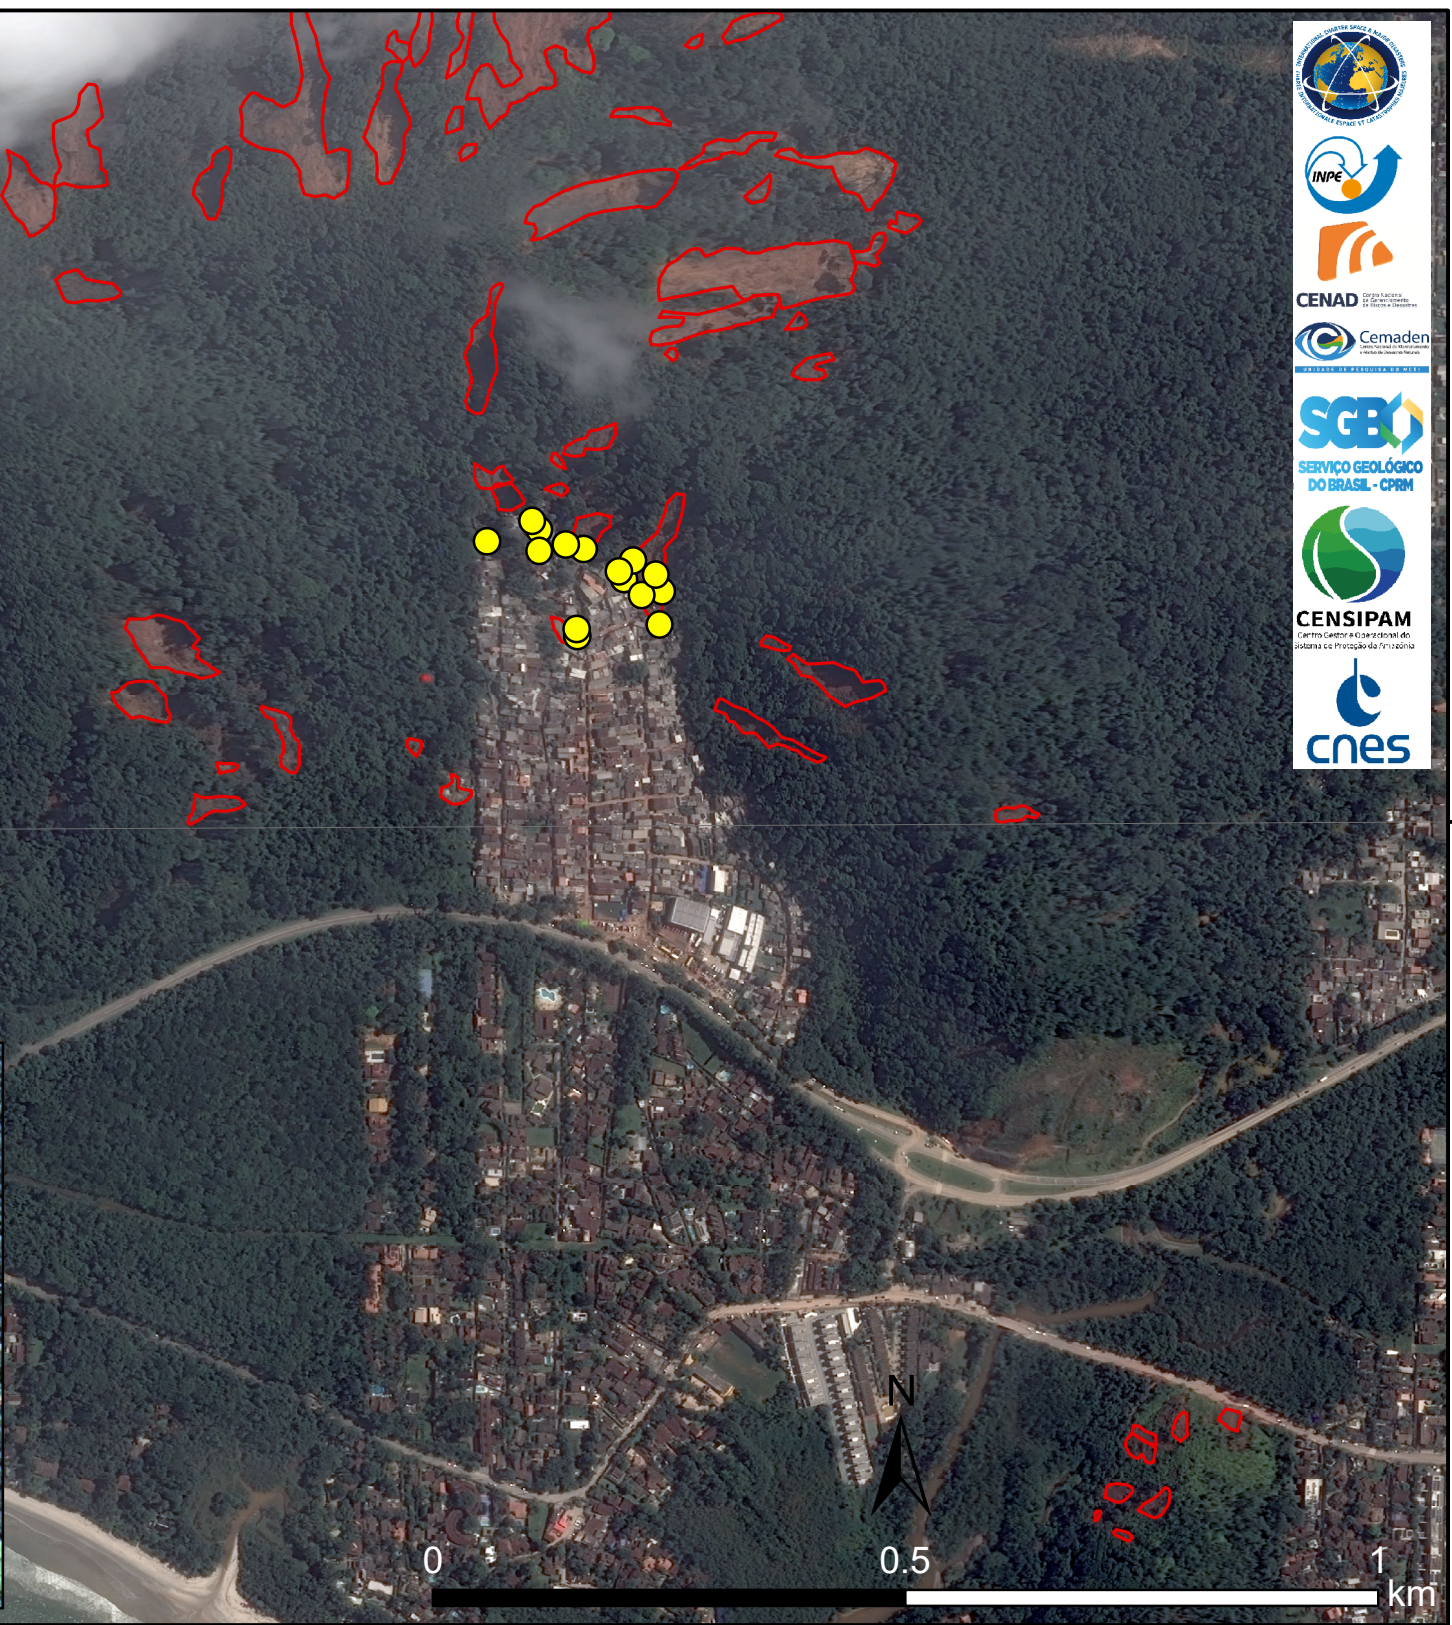

-45°42'0"

São Sebastião (Barra do Sahy) - SP

Landslides

Charter Activation - 803

2023-02-22

Post-disaster image:

HiRI/ Pleiades 1A 23.02.2023

Pre-disaster image: CBERS-4A/WPM

-23°46'0"

- Construções danificadas
- Cicatrizes

-23°46'0"

-45°42'0"