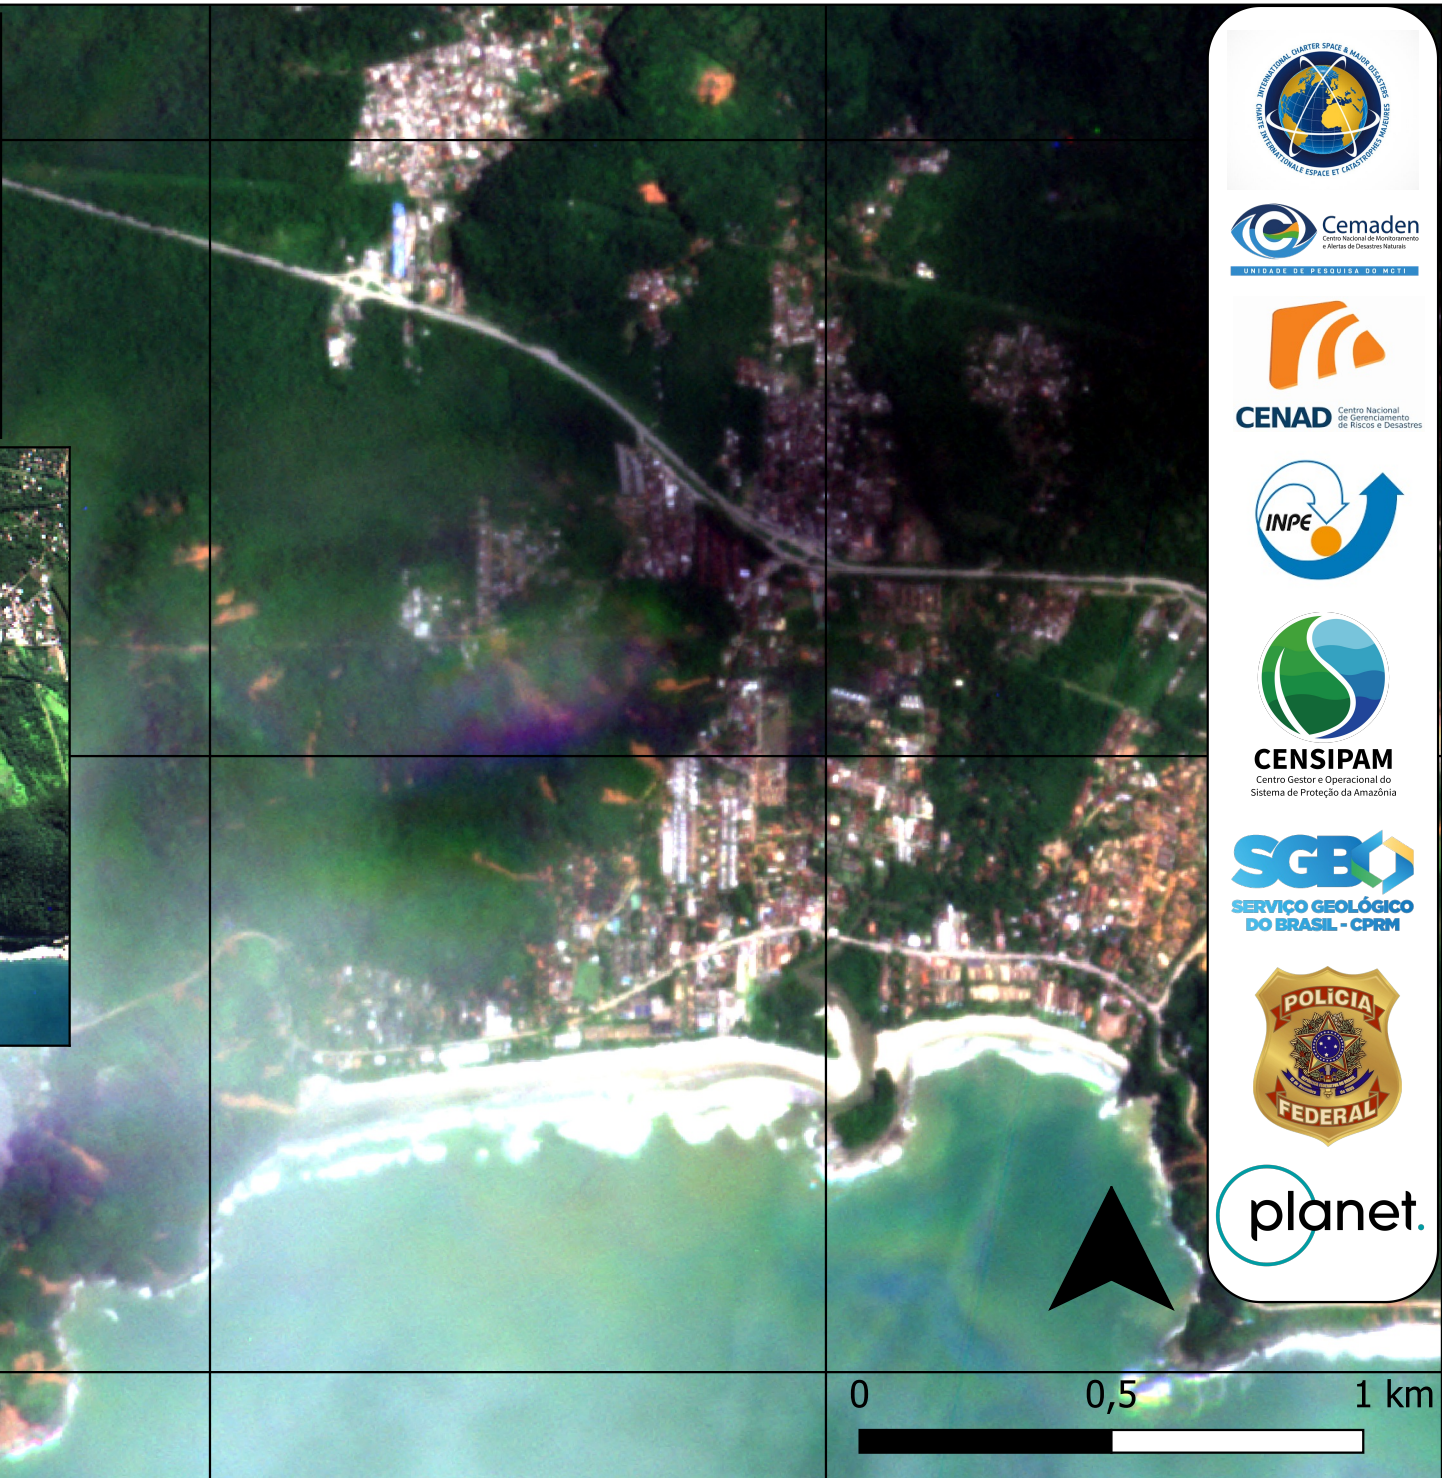

-23.760

-23.772

-23.784

-23.760

-23.772

-23.784

-45.672

-45.660

-45.648

-45.636

A vertical column of logos for the organizations involved in the project. From top to bottom: INPE (Instituto Nacional de Pesquisas Espaciais), Cemaden (Centro Nacional de Monitoramento e Alertas de Desastres Naturais), CENAD (Centro Nacional de Gerenciamento de Riscos e Desastres), CENSIPAM (Centro Gestor e Operacional do Sistema de Proteção da Amazônia), SGB (Serviço Geológico do Brasil - CPRM), Polícia Federal (Brazilian Federal Police), and planet.