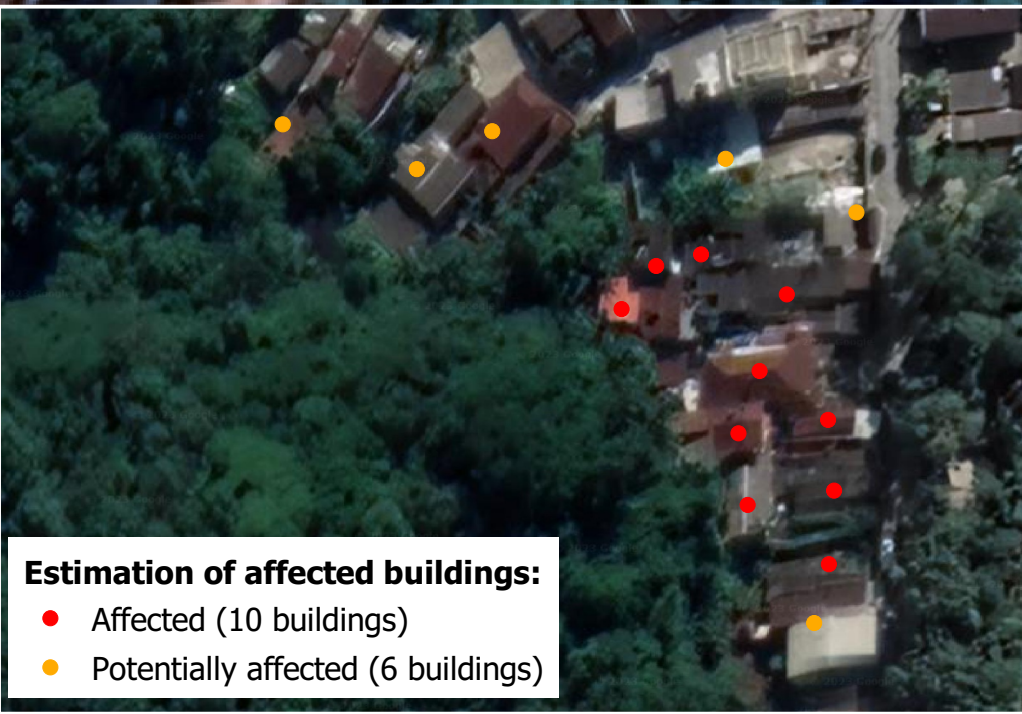

-45.729

-45.728

-45.727

-23.751

-23.751

São Sebastião (Juquehy) - SP  
 Landslides and affected buildings  
 Charter Activation 803  
 2023-02-25  
 Post-disaster image:  
 HIRI/Pleiades 1A-25.02.2023  
 Pre-disaster image: Google Satellites  
 SIRGAS 2000

-23.752

-23.752

**Estimation of affected buildings:**

- Affected (10 buildings)
- Potentially affected (6 buildings)

-45.729

-45.728

-45.727

-23.753