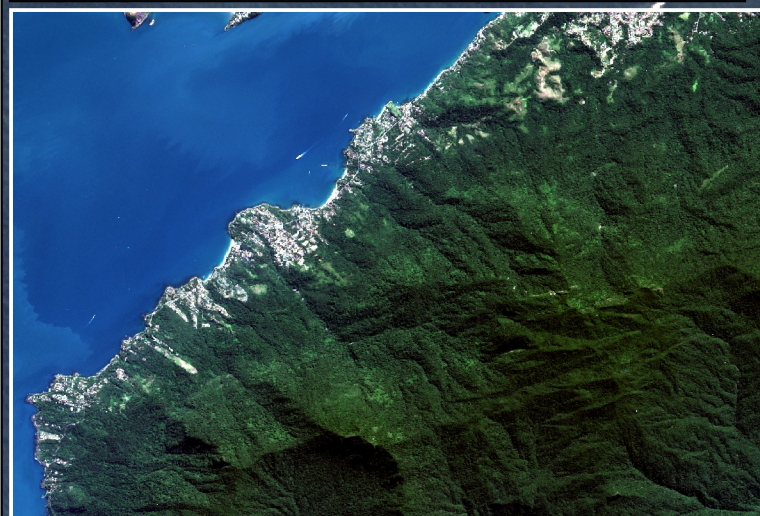

Landslides

Charter Activation 803

2023-02-26

Post-disaster image: European Space Agency-ESA / Sentinel 2B-25.02.2023

Pre-disaster image: CBERS-4A/WPM SIRGAS 2000

-23.834

-23.834

-23.851

-23.851

-23.868

-23.868

-23.885

-23.885

-23.902

-23.902

-45.475