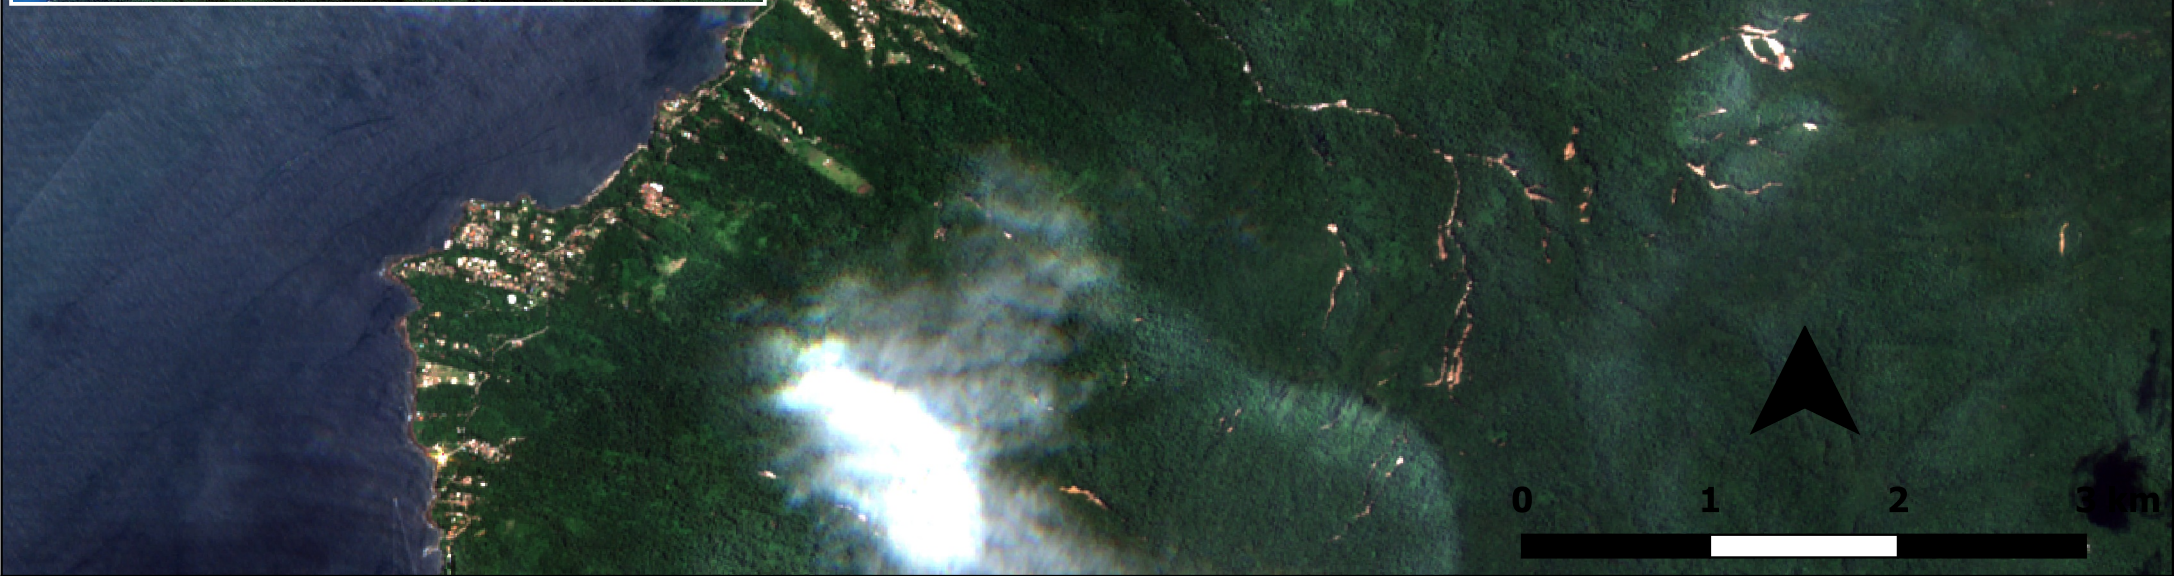

Landslides

Charter Activation 803

2023-02-26

Post-disaster image: European Space Agency-ESA / Sentinel 2B-25.02.2023

Pre-disaster image: CBERS-4A/WPM SIRGAS 2000

-23.834

-23.834

-23.851

-23.851

-23.868

-23.868

-23.885

-23.885

-23.902

-23.902

-45.475