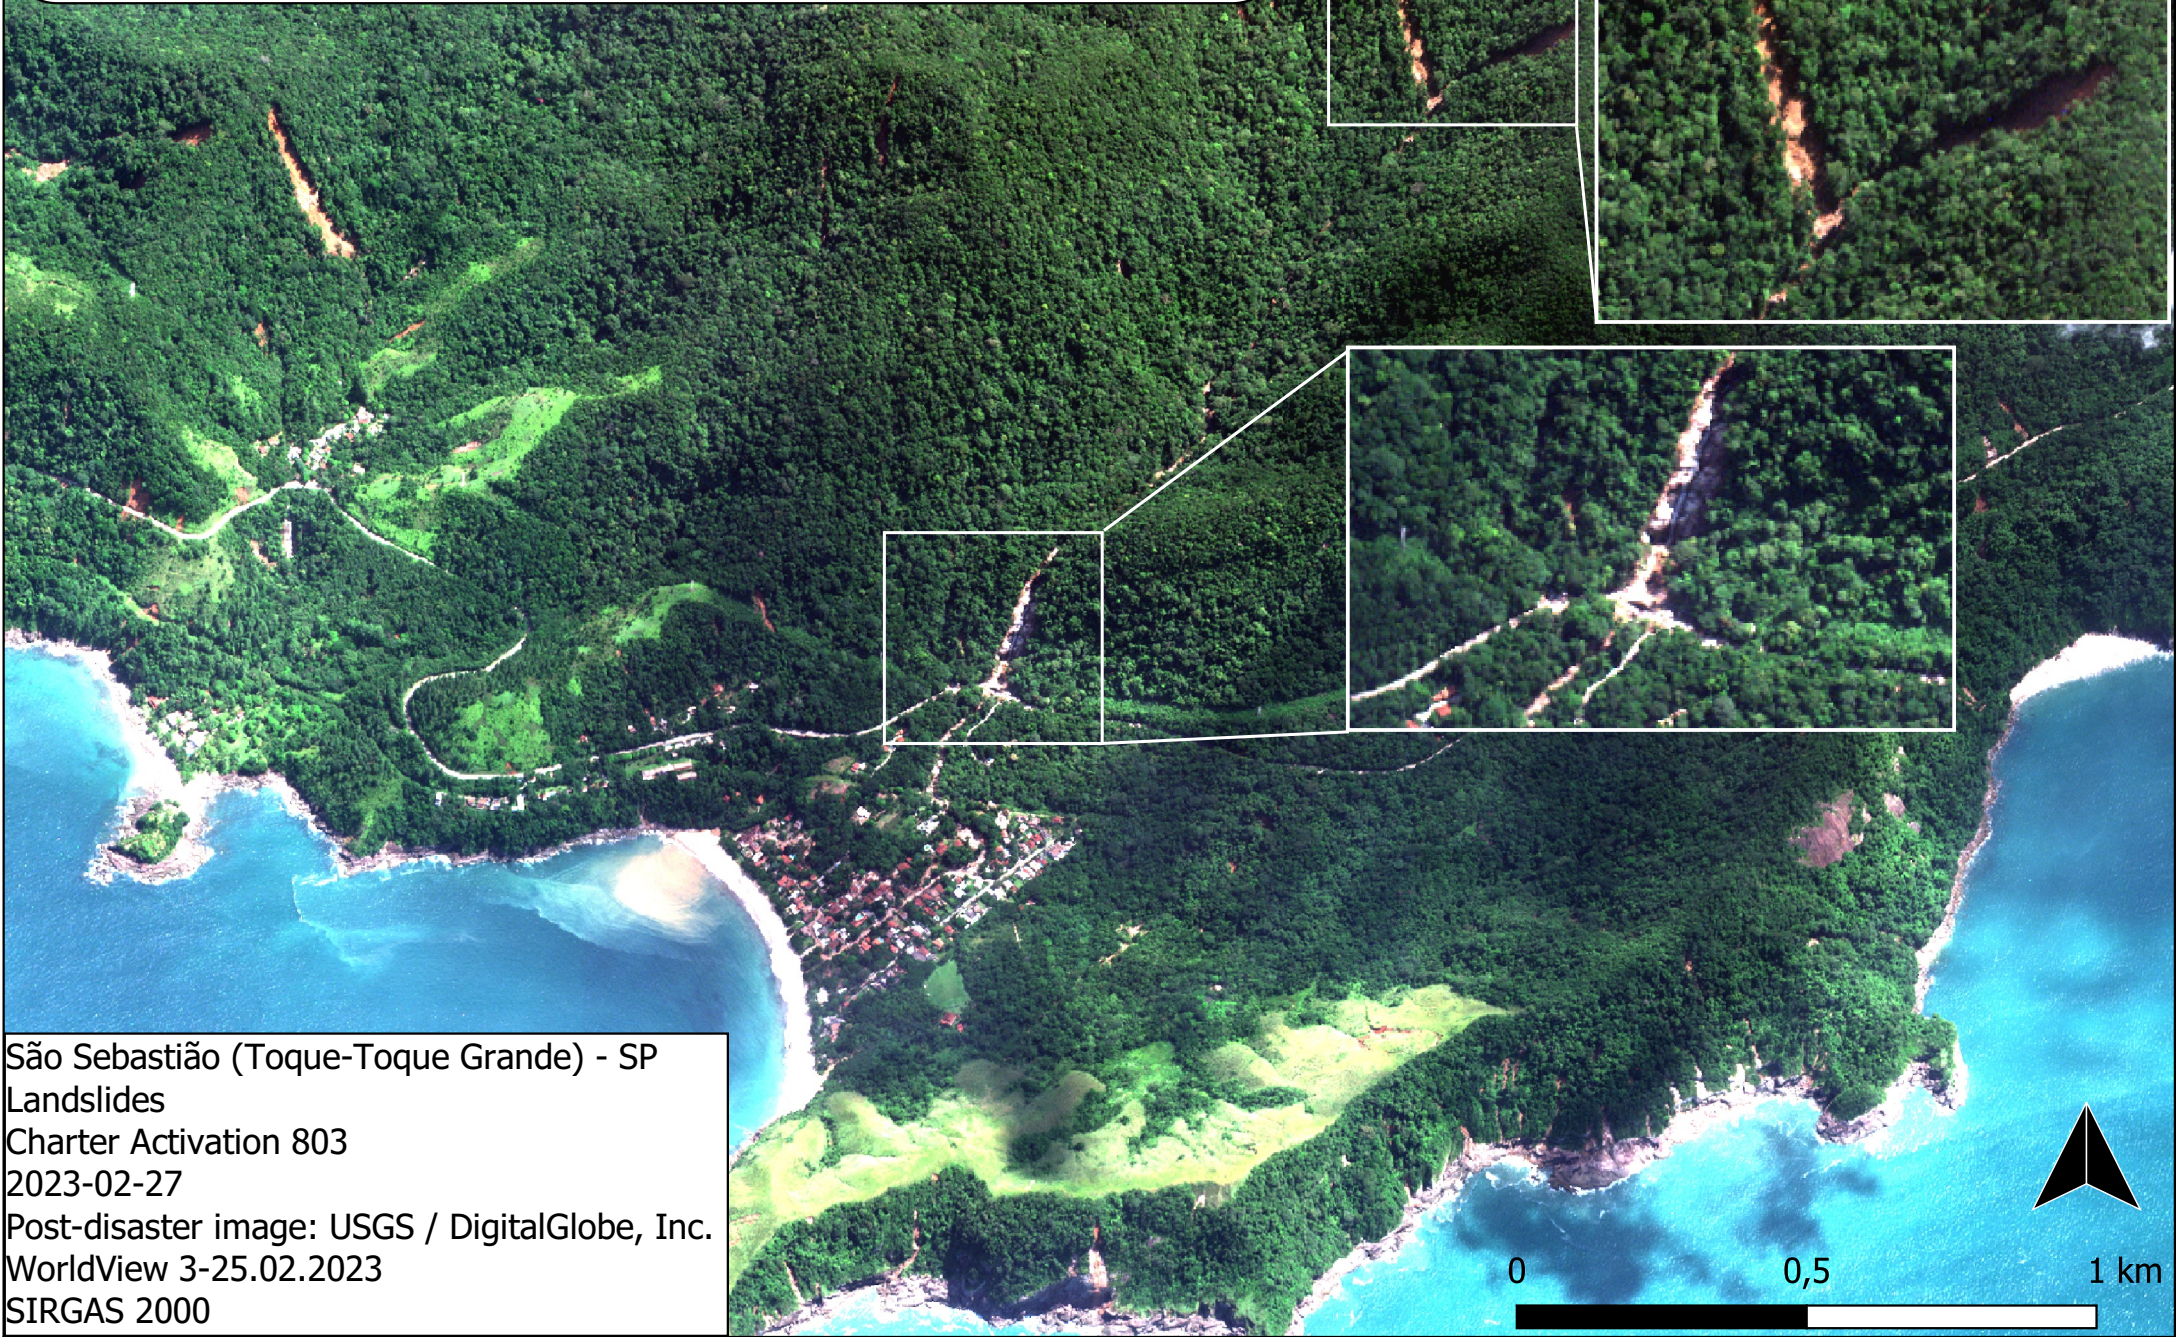

-23.817

-45.509

-45.492

-23.834

-23.834

São Sebastião (Toque-Toque Grande) - SP  
 Landslides  
 Charter Activation 803  
 2023-02-27  
 Post-disaster image: USGS / DigitalGlobe, Inc.  
 WorldView 3-25.02.2023  
 SIRGAS 2000

-45.509

-45.492