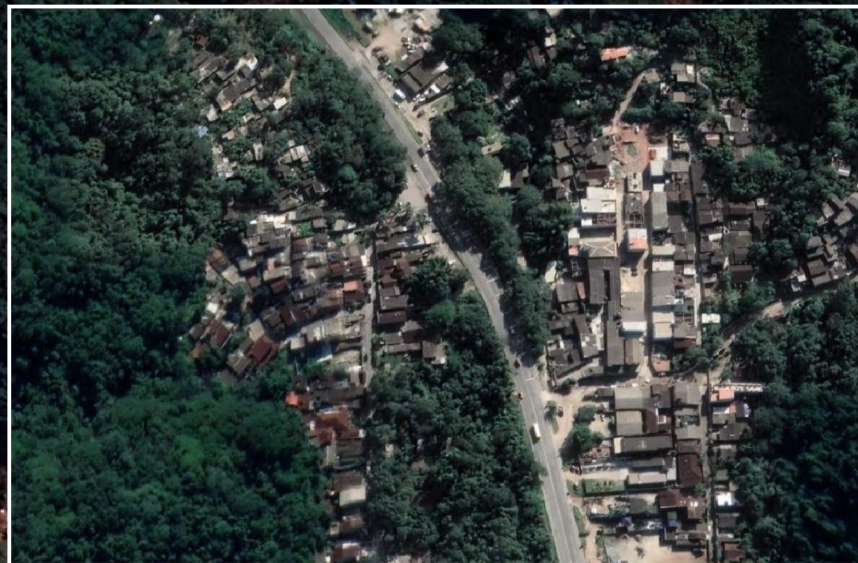

-45.729

-45.726

-45.723

100 200 m

-23.750

-23.750

São Sebastião (Juquehy)/SP - Charter Activation 803  
 Landslides and debris - 2023-02-28  
 Post-disaster image: HIRI/Pleiades 1A-25.02.2023  
 Pre-disaster image: Google Satellites