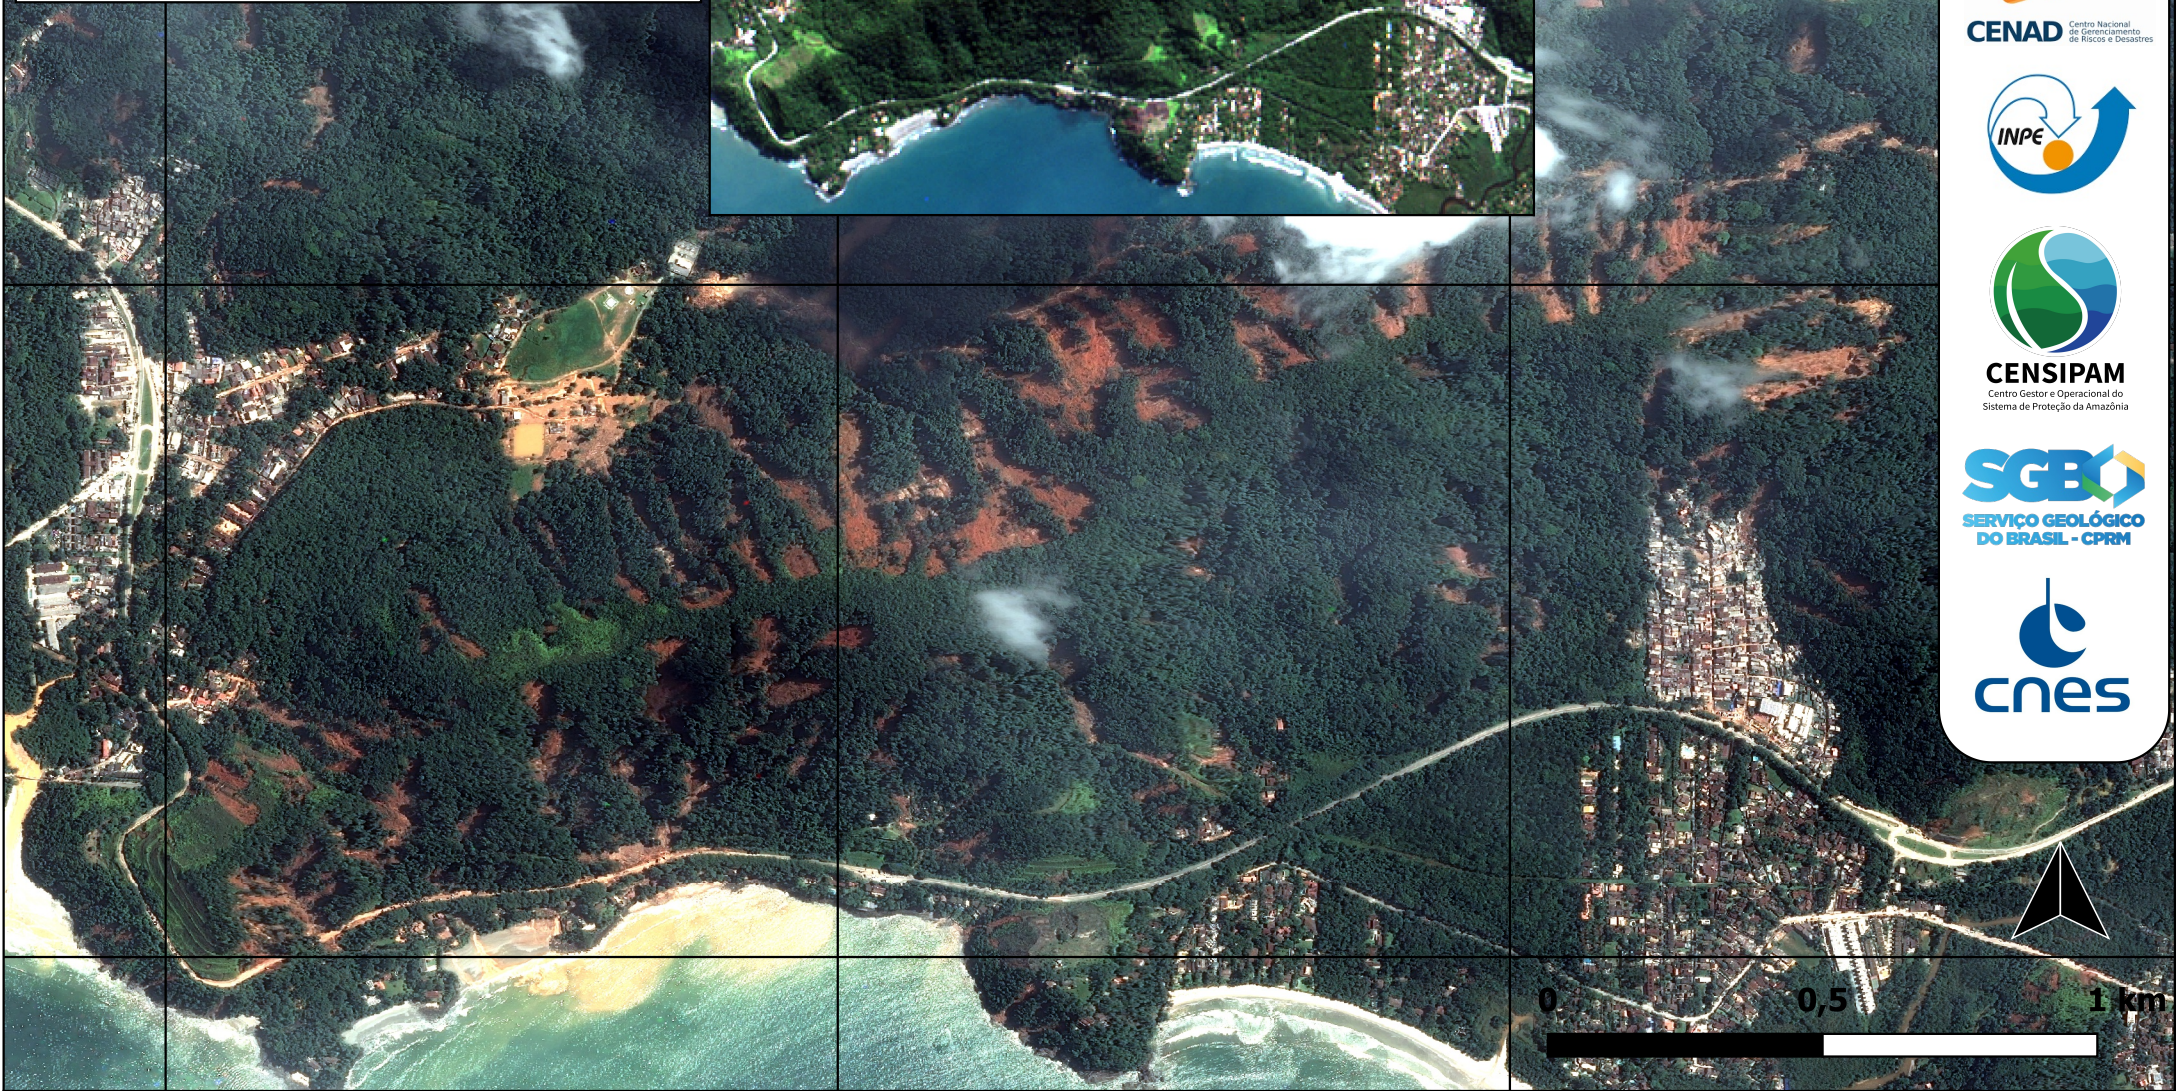

-45.720

-45.708

-45.696

São Sebastião (Barra do Sahy) - SP
 Landslides
 Charter Activation 803
 2023-02-23
 Post-disaster image:
 HIRI/Pleiades 1A-23.02.2023
 Pre-disaster image: CBERS-4A/WPM

 A vertical column of logos for various institutions: