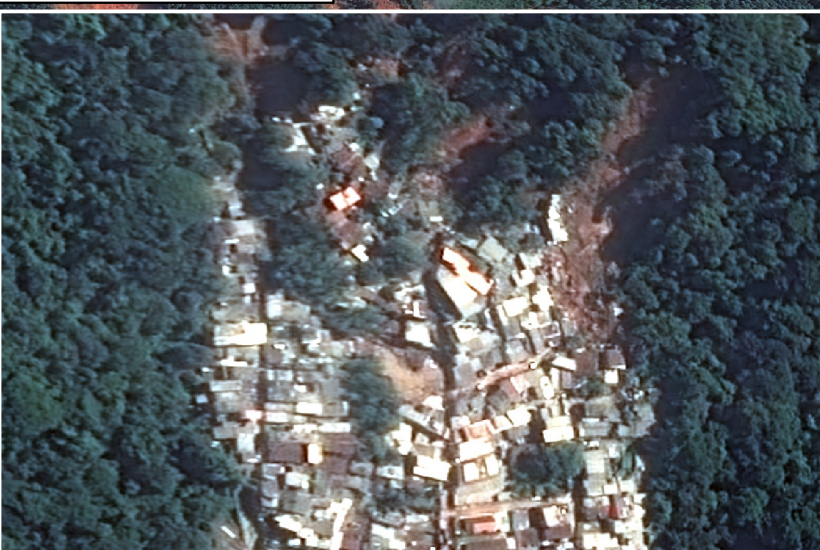

-45.708

-45.696

-45.684

São Sebastião (Barra do Sahy) - SP

Landslides

Charter Activation 803

2023-02-23

Post-disaster image:

HIRI/Pleiades 1A-23.02.2023

Pre-disaster image: CBERS-4A/WPM

-23.760

-23.760

-23.772

-45.708

-45.696

-45.684