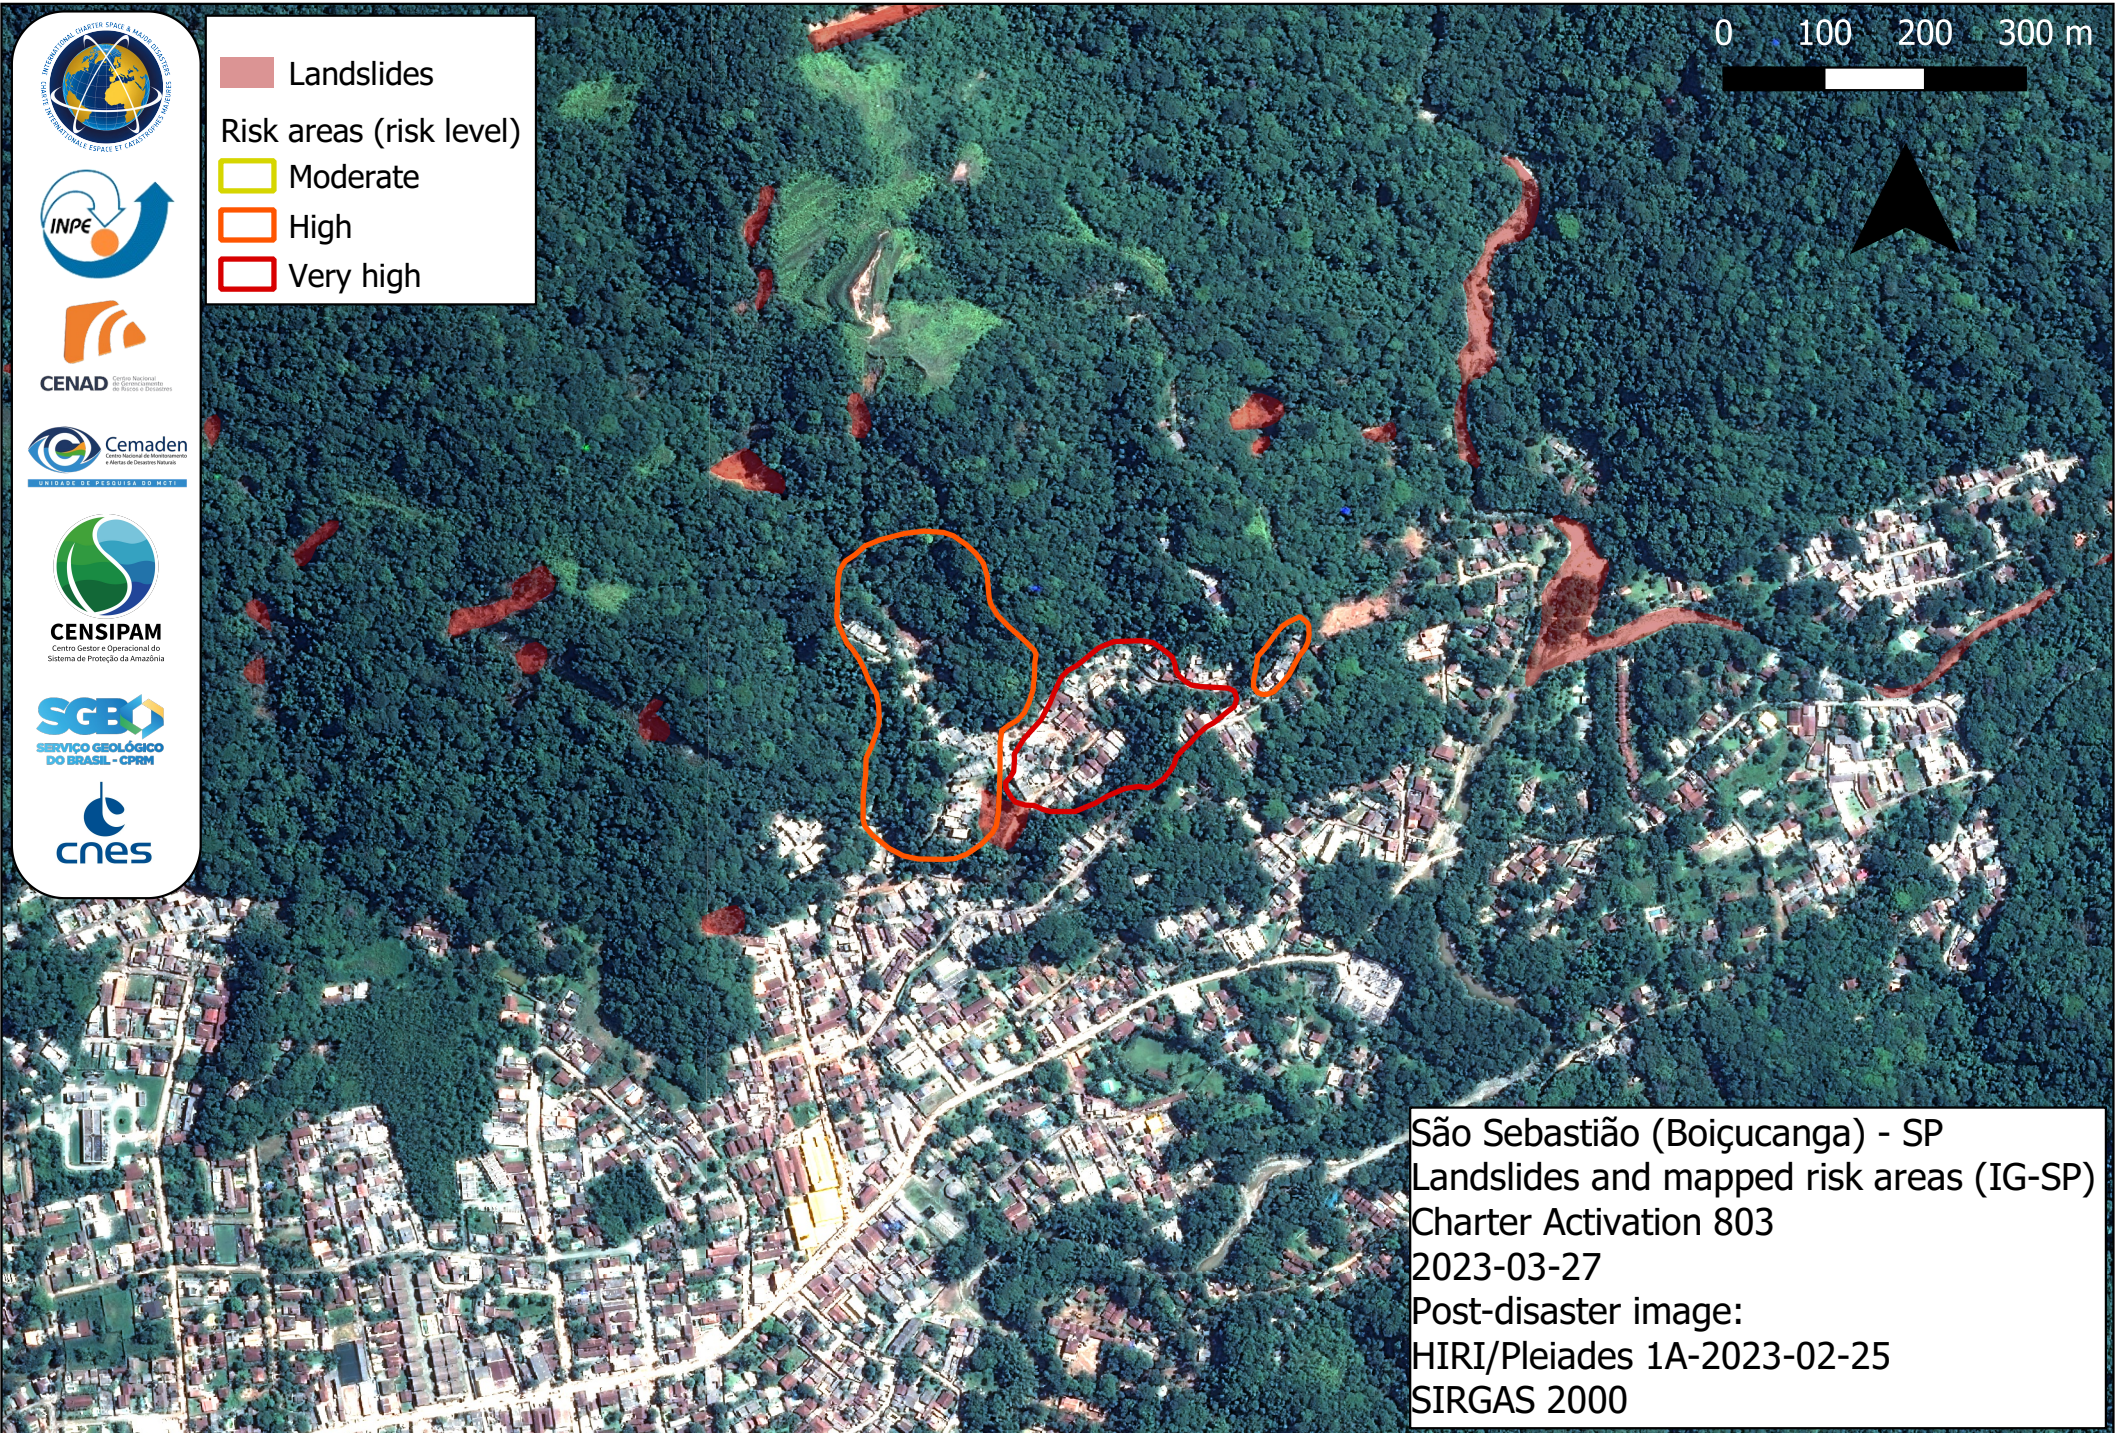

-45.616

-45.608

0 100 200 300 m

-23.766

-23.766

-23.772

-23.772

-23.778

-23.778

-45.616

-45.608

Landslides

Risk areas (risk level)

- Moderate
- High
- Very high

São Sebastião (Boiçucanga) - SP
 Landslides and mapped risk areas (IG-SP)
 Charter Activation 803
 2023-03-27
 Post-disaster image:
 HIRI/Pleiades 1A-2023-02-25
 SIRGAS 2000