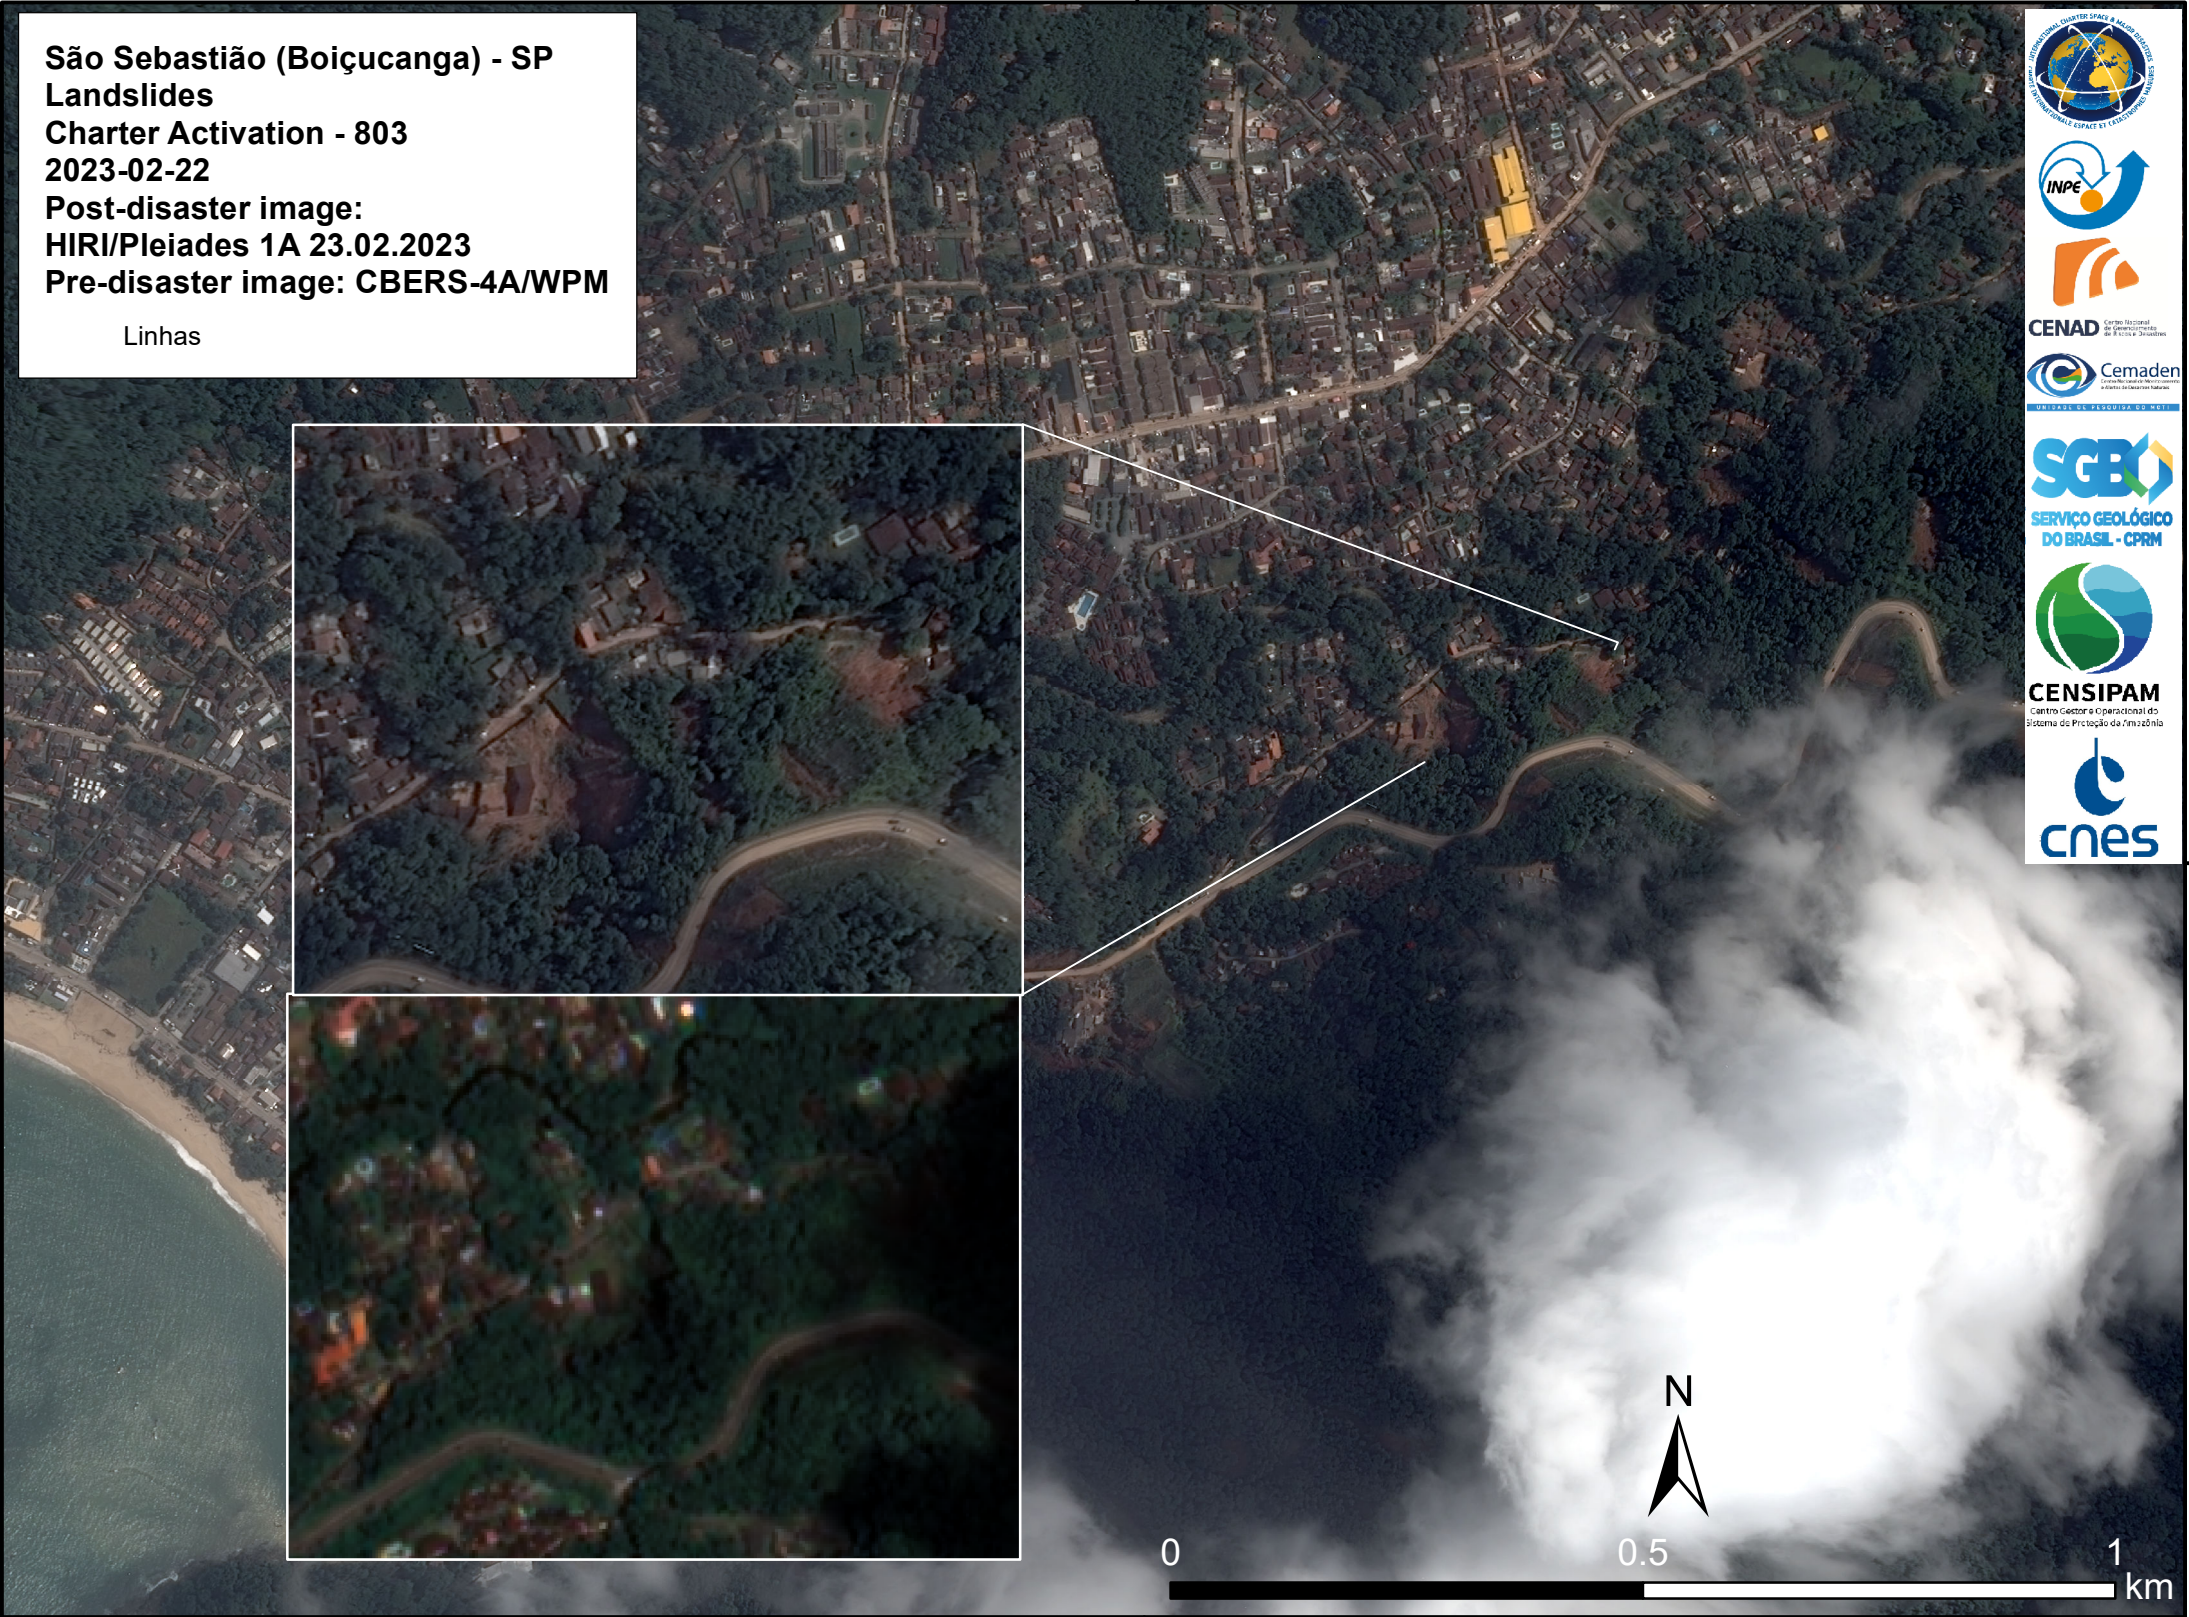

-45°37'0"

**São Sebastião (Boiçucanga) - SP**  
**Landslides**  
 Charter Activation - 803  
 2023-02-22  
 Post-disaster image:  
 HIRI/Pleiades 1A 23.02.2023  
 Pre-disaster image: CBERS-4A/WPM

Linhas

-23°47'0"

-23°47'0"

-45°37'0"