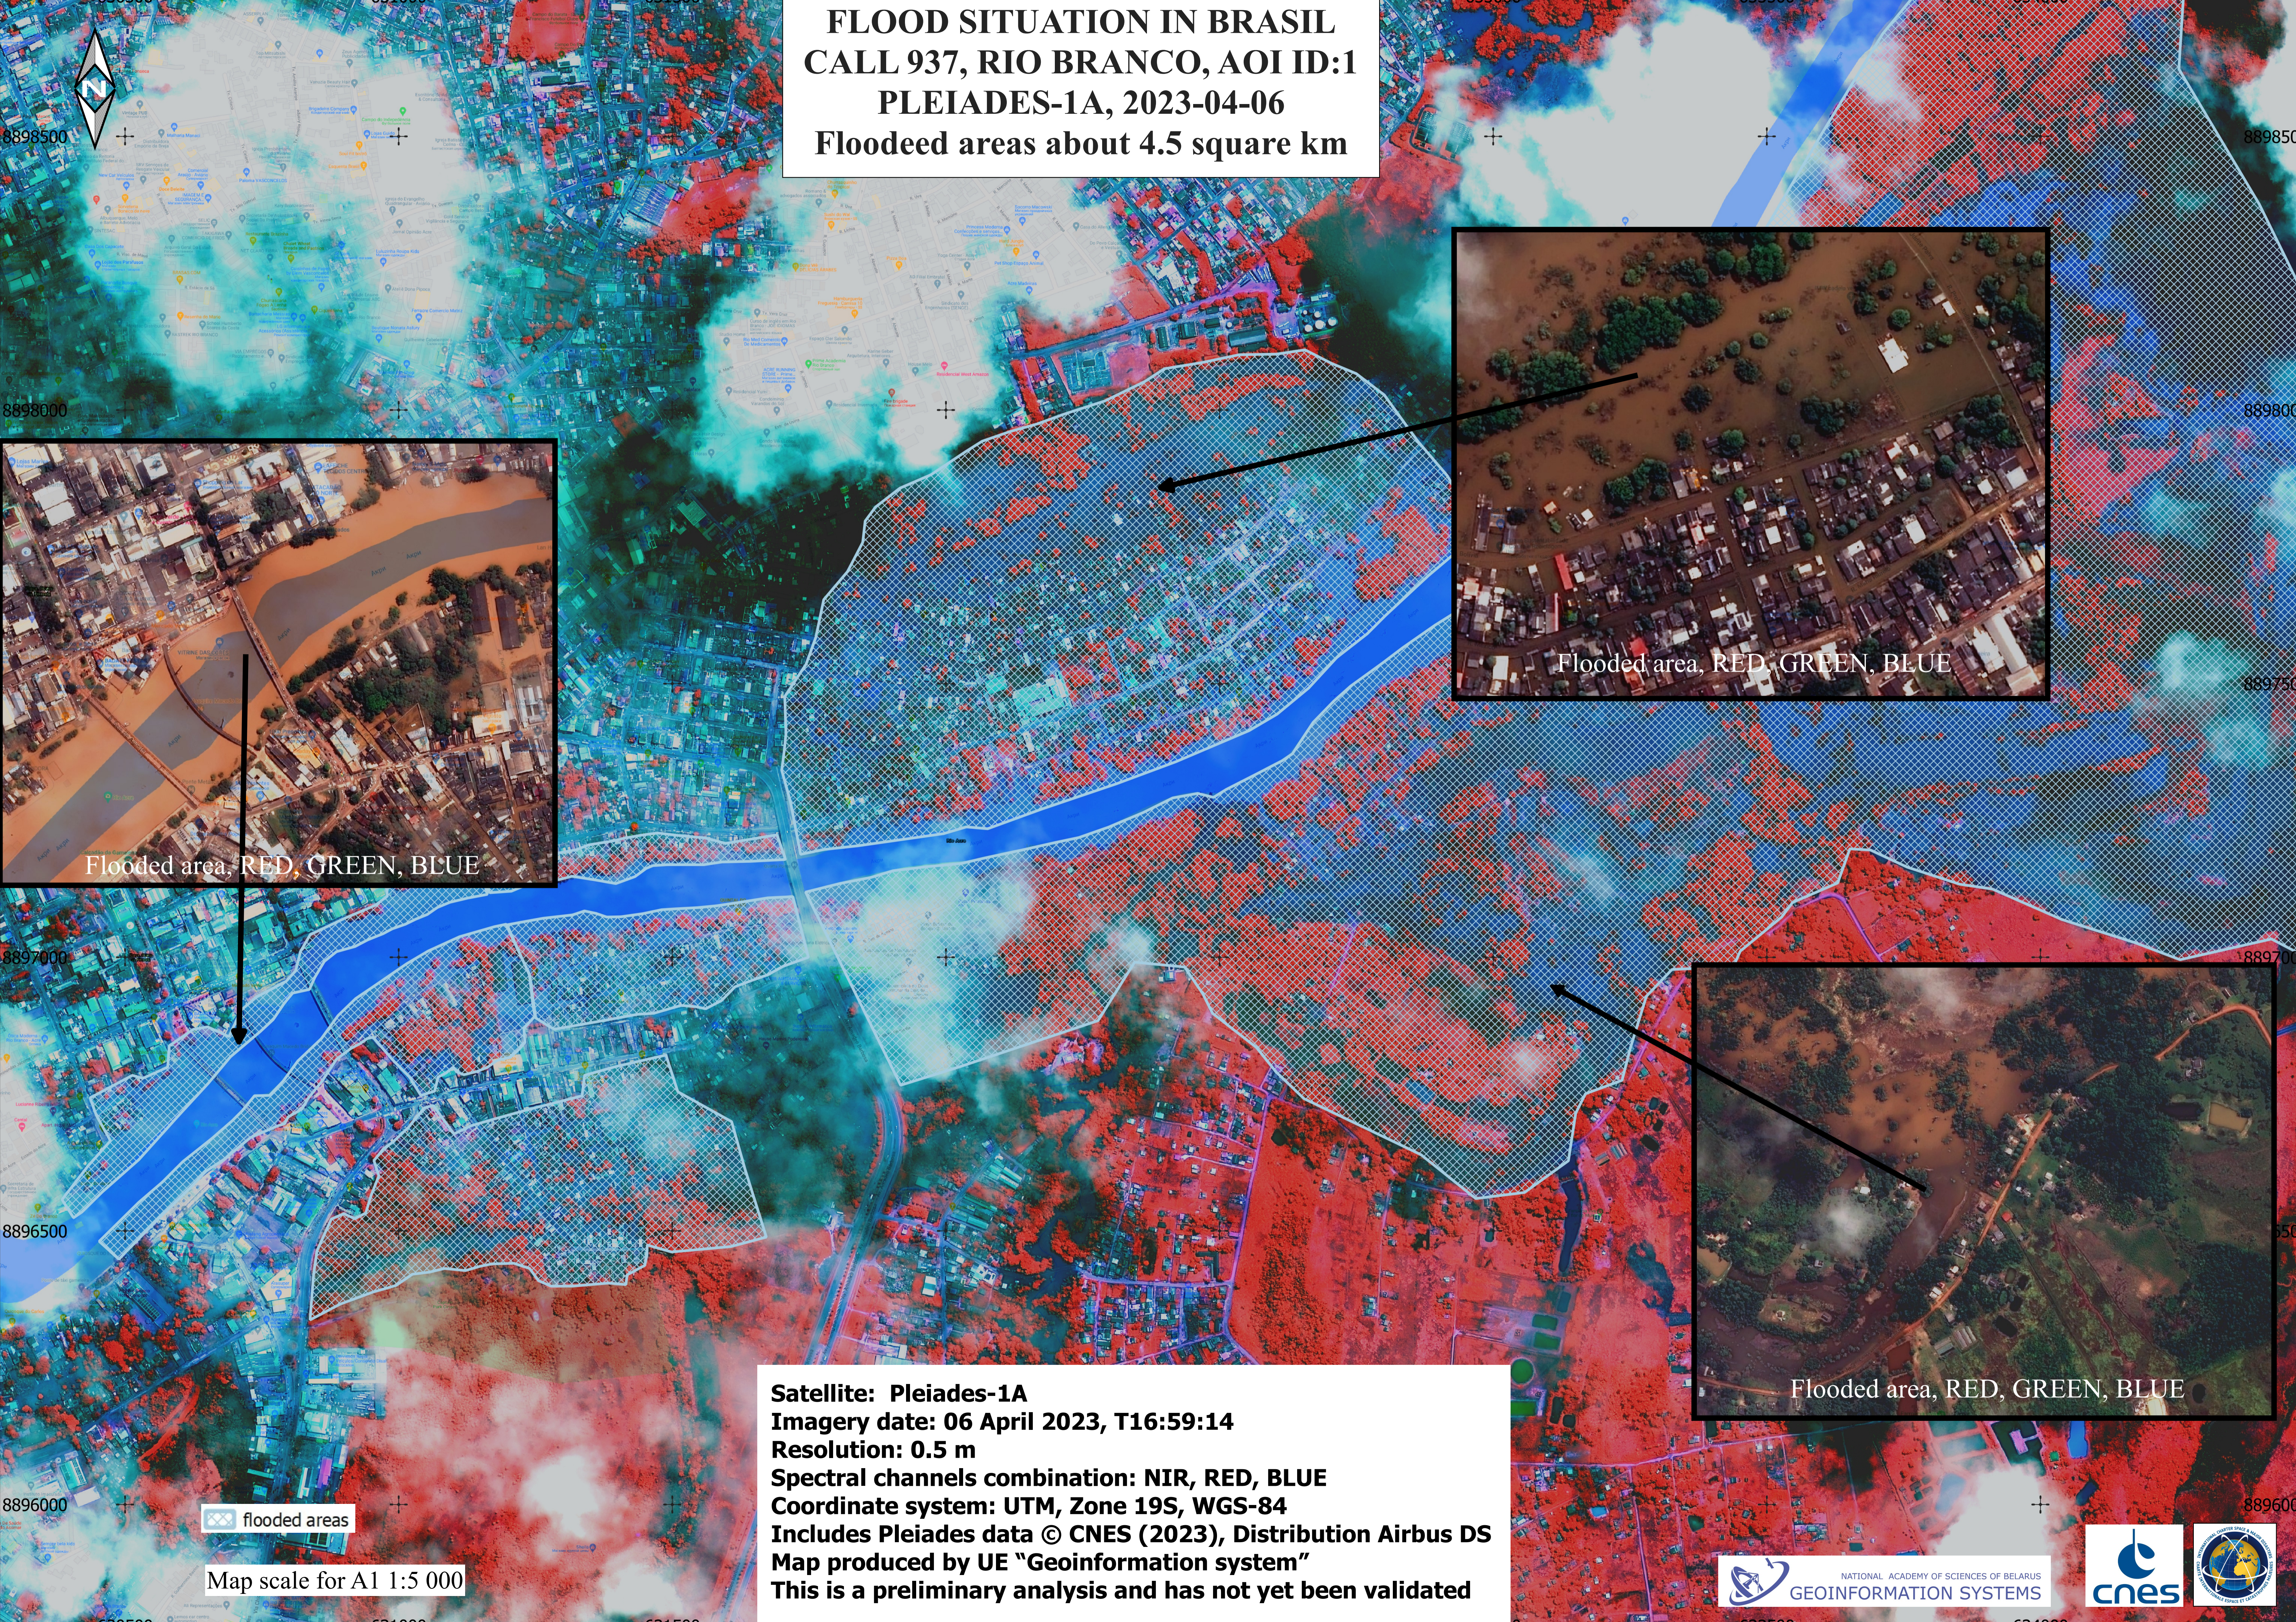

**FLOOD SITUATION IN BRASIL  
CALL 937, RIO BRANCO, AOI ID:1  
PLEIADES-1A, 2023-04-06  
Flooded areas about 4.5 square km**

**Satellite: Pleiades-1A**  
**Imagery date: 06 April 2023, T16:59:14**  
**Resolution: 0.5 m**  
**Spectral channels combination: NIR, RED, BLUE**  
**Coordinate system: UTM, Zone 19S, WGS-84**  
**Includes Pleiades data © CNES (2023), Distribution Airbus DS**  
**Map produced by UE "Geoinformation system"**  
**This is a preliminary analysis and has not yet been validated**

 flooded areas

Map scale for A1 1:5 000