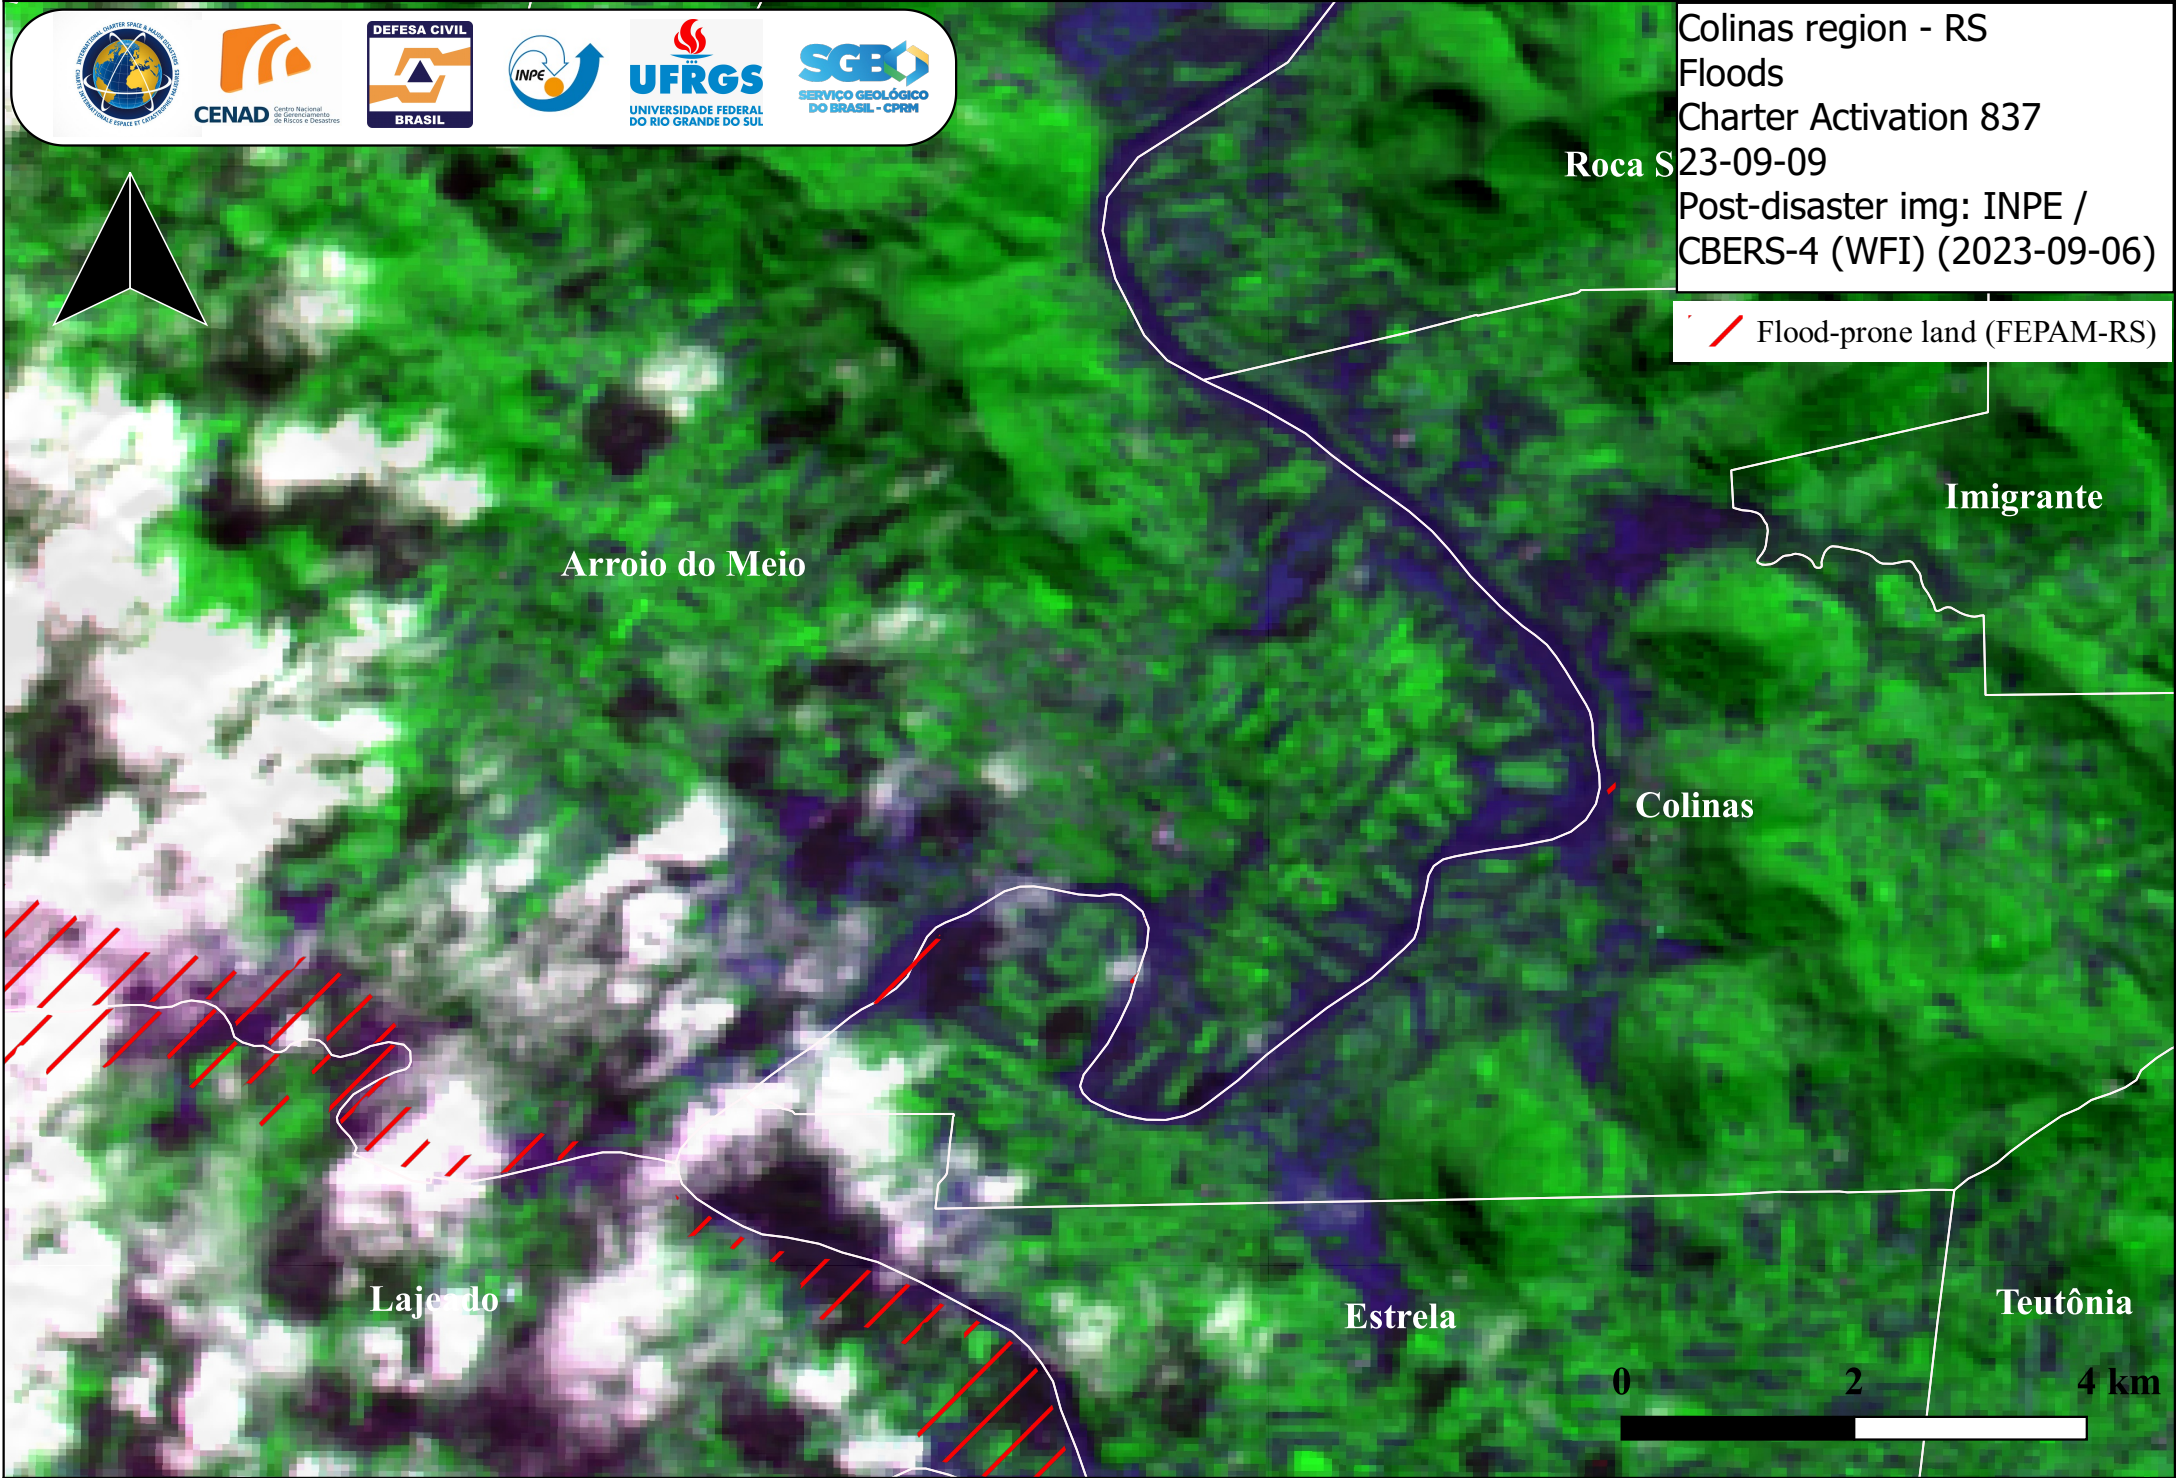

-51.988

-51.906

-51.824

Colinas region - RS
 Floods
 Charter Activation 837
 23-09-09
 Post-disaster img: INPE /
 CBERS-4 (WFI) (2023-09-06)

 Flood-prone land (FEPAM-RS)

-29.380

-29.380

-51.988

-51.906

-51.824

-29.445

-29.445