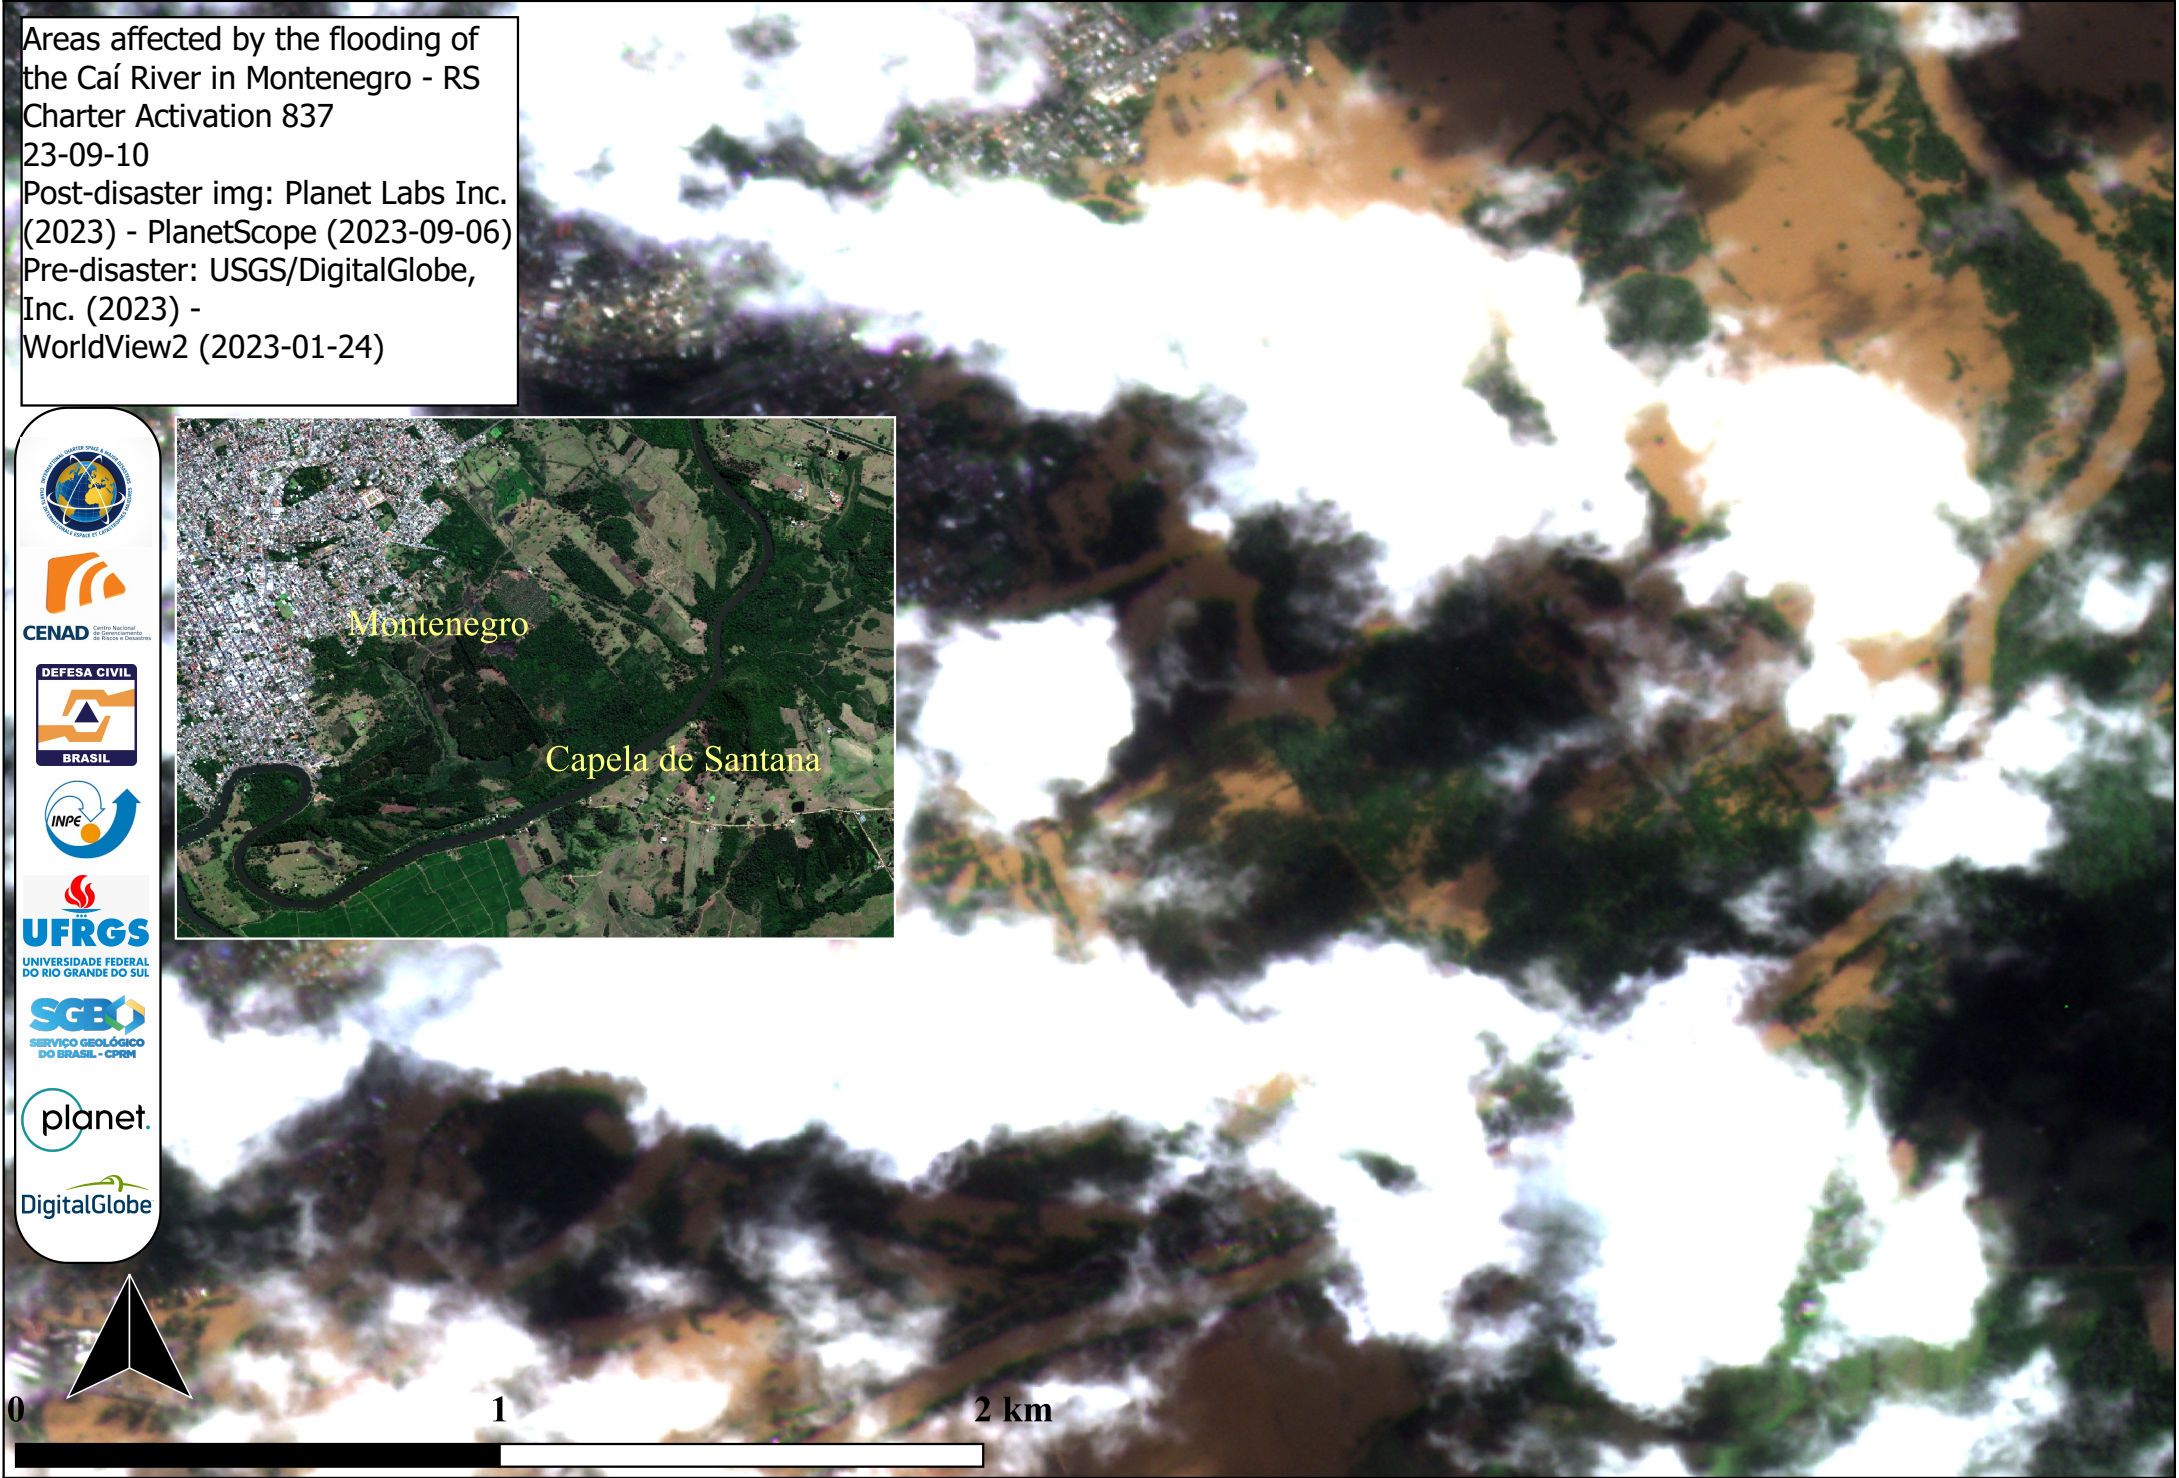

-29.700

-29.700