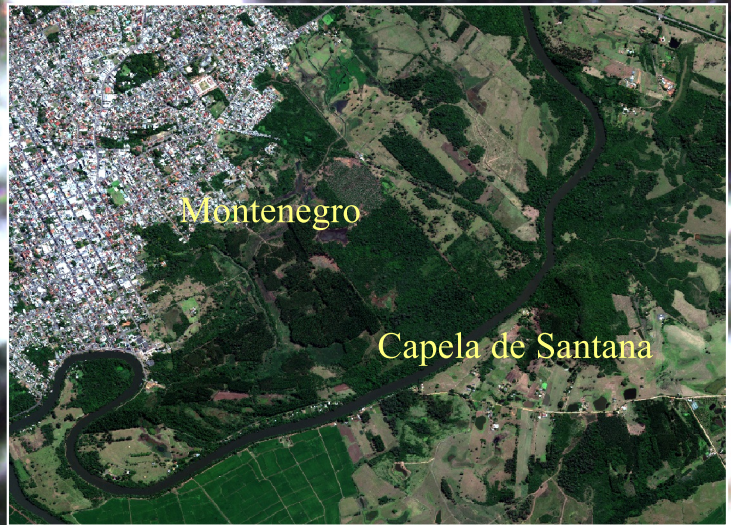

-51.458

-51.436

Areas affected by the flooding of
the Caí River in Montenegro - RS
Charter Activation 837
23-09-10
Post-disaster img: Planet Labs Inc.
(2023) - PlanetScope (2023-09-06)
Pre-disaster: USGS/DigitalGlobe,
Inc. (2023) -
WorldView2 (2023-01-24)

-29.680

-29.680

CENAD
Centro Nacional
de Gerenciamento
de Emergências
em Defesa Civil

DEFESA CIVIL
BRASIL

INPE

UFRGS
UNIVERSIDADE FEDERAL
DO RIO GRANDE DO SUL

SGB
SERVIÇO GEOLÓGICO
DO BRASIL - CPRM

planet.

DigitalGlobe