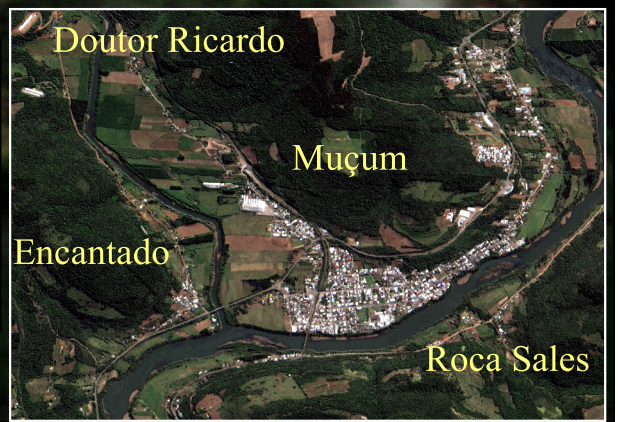

-51.884

-51.867

-29.160

-29.160

-29.170

-29.170

Urban areas affected by floods in
 Muçum - RS
 Charter Activation 837
 23-09-10
 Post-disaster img: Planet Labs Inc.
 (2023) - PlanetScope (2023-09-06)
 Pre-disaster: INPE - CBERS-4A
 (WPM) (2023-08-30)