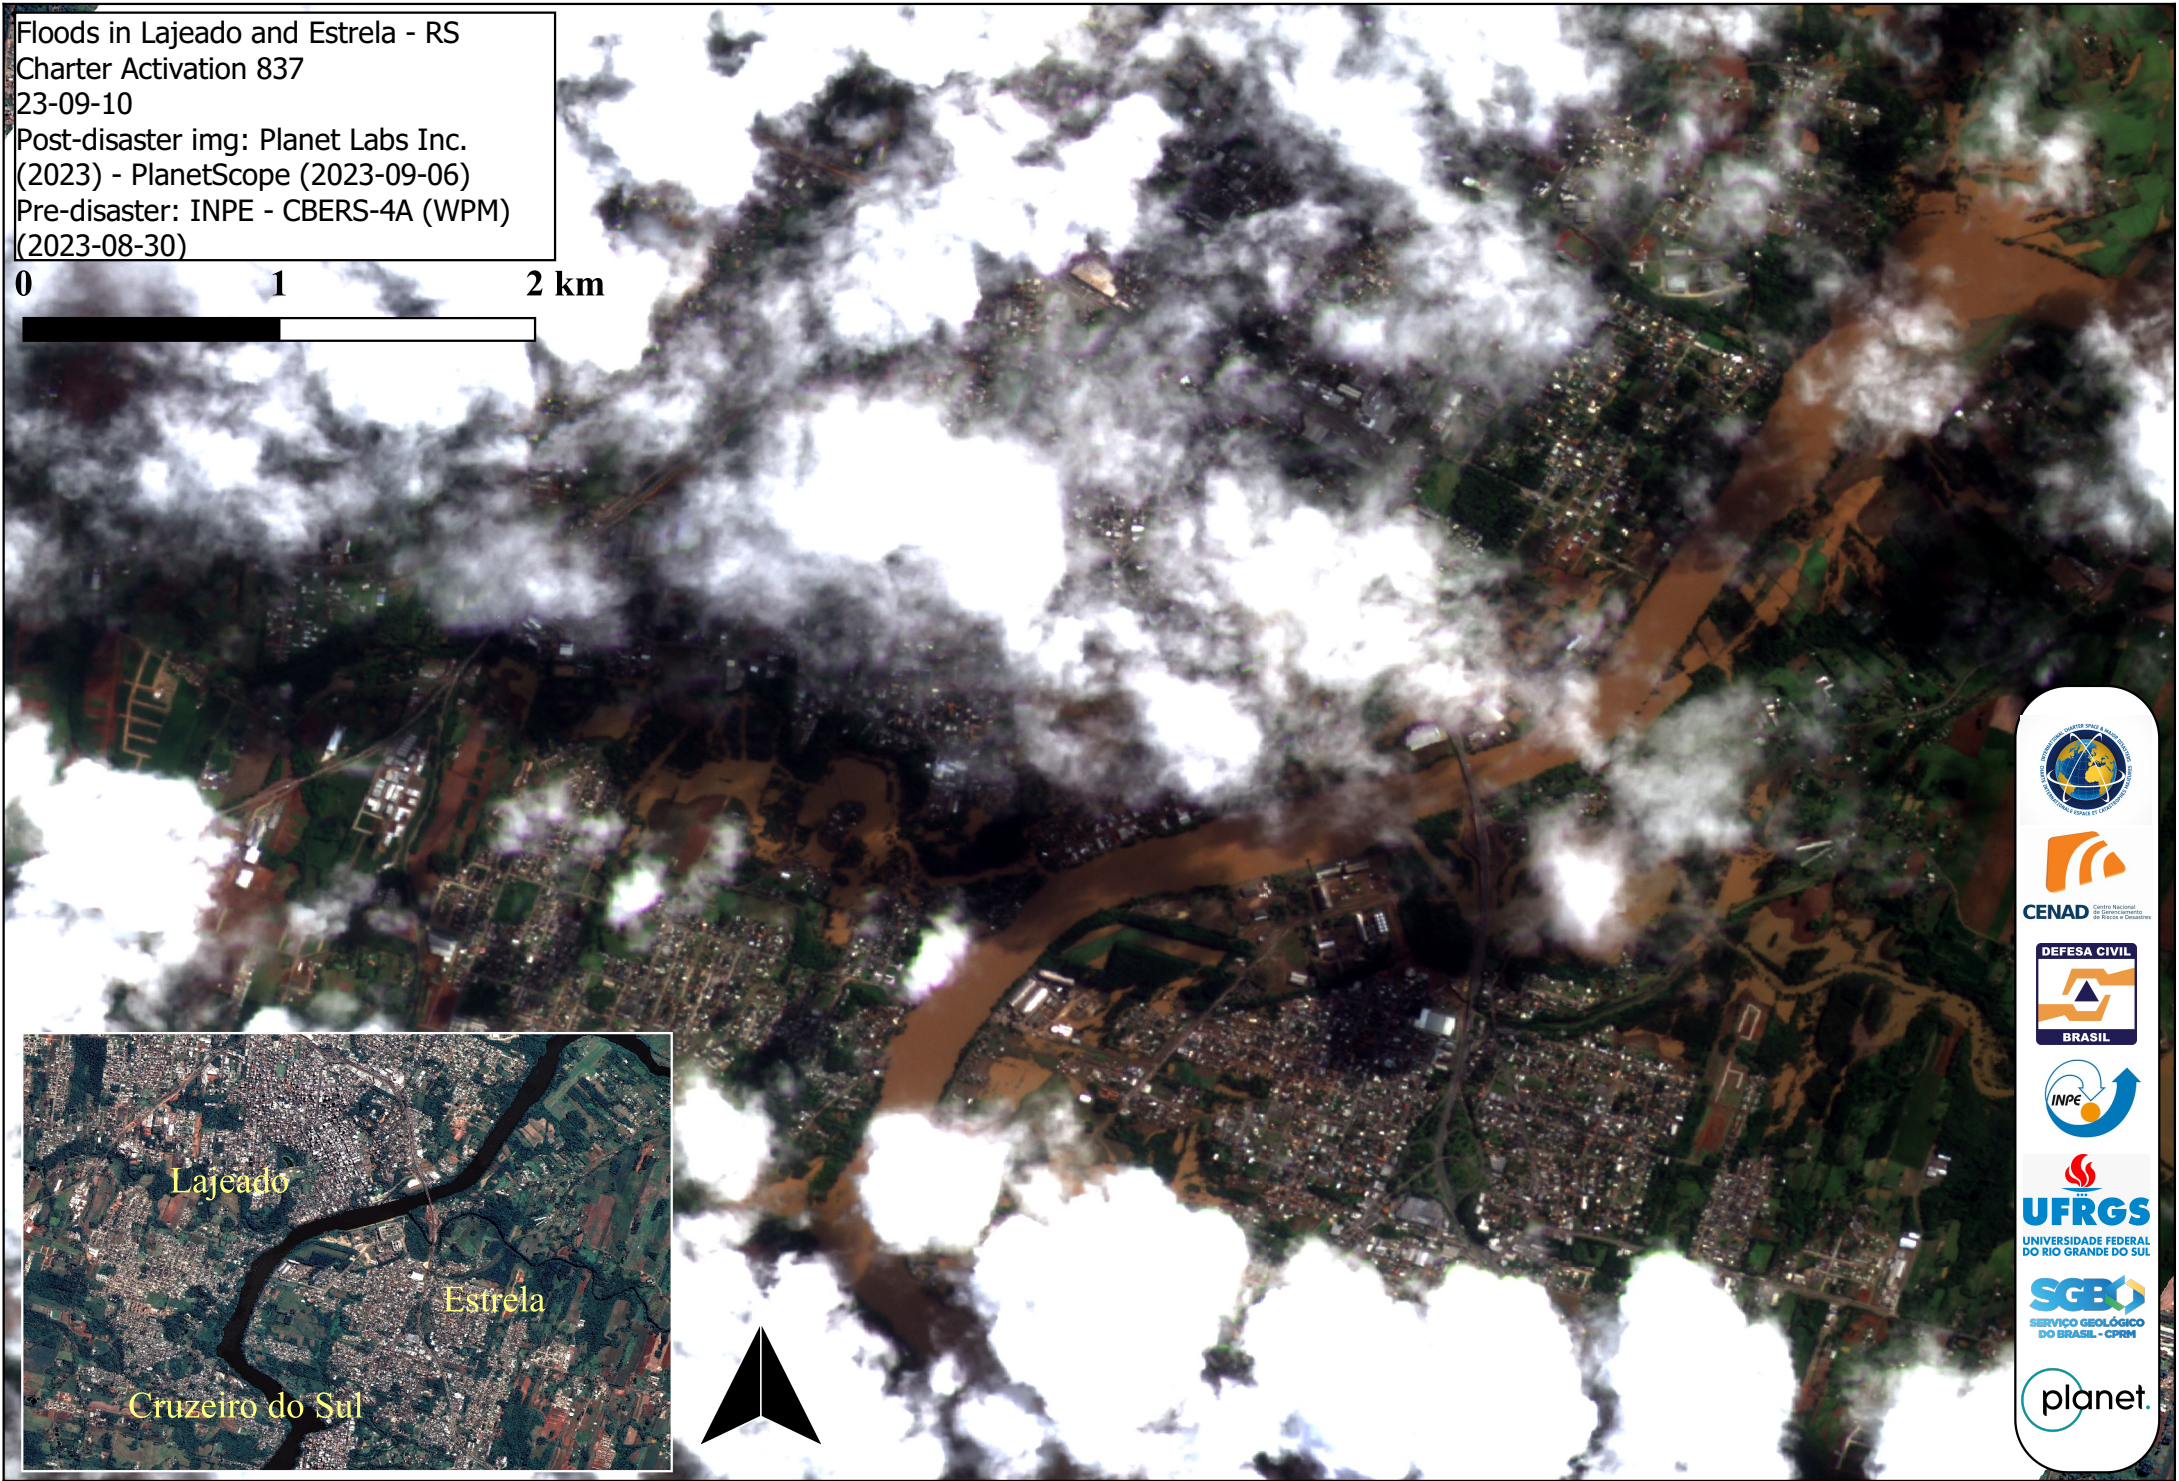

-52.000

-51.960

Floods in Lajeado and Estrela - RS  
 Charter Activation 837  
 23-09-10  
 Post-disaster img: Planet Labs Inc.  
 (2023) - PlanetScope (2023-09-06)  
 Pre-disaster: INPE - CBERS-4A (WPM)  
 (2023-08-30)

0 1 2 km

-29.460

-29.460

Lajeado

Estrela

Cruzeiro do Sul

-52.000

-51.960