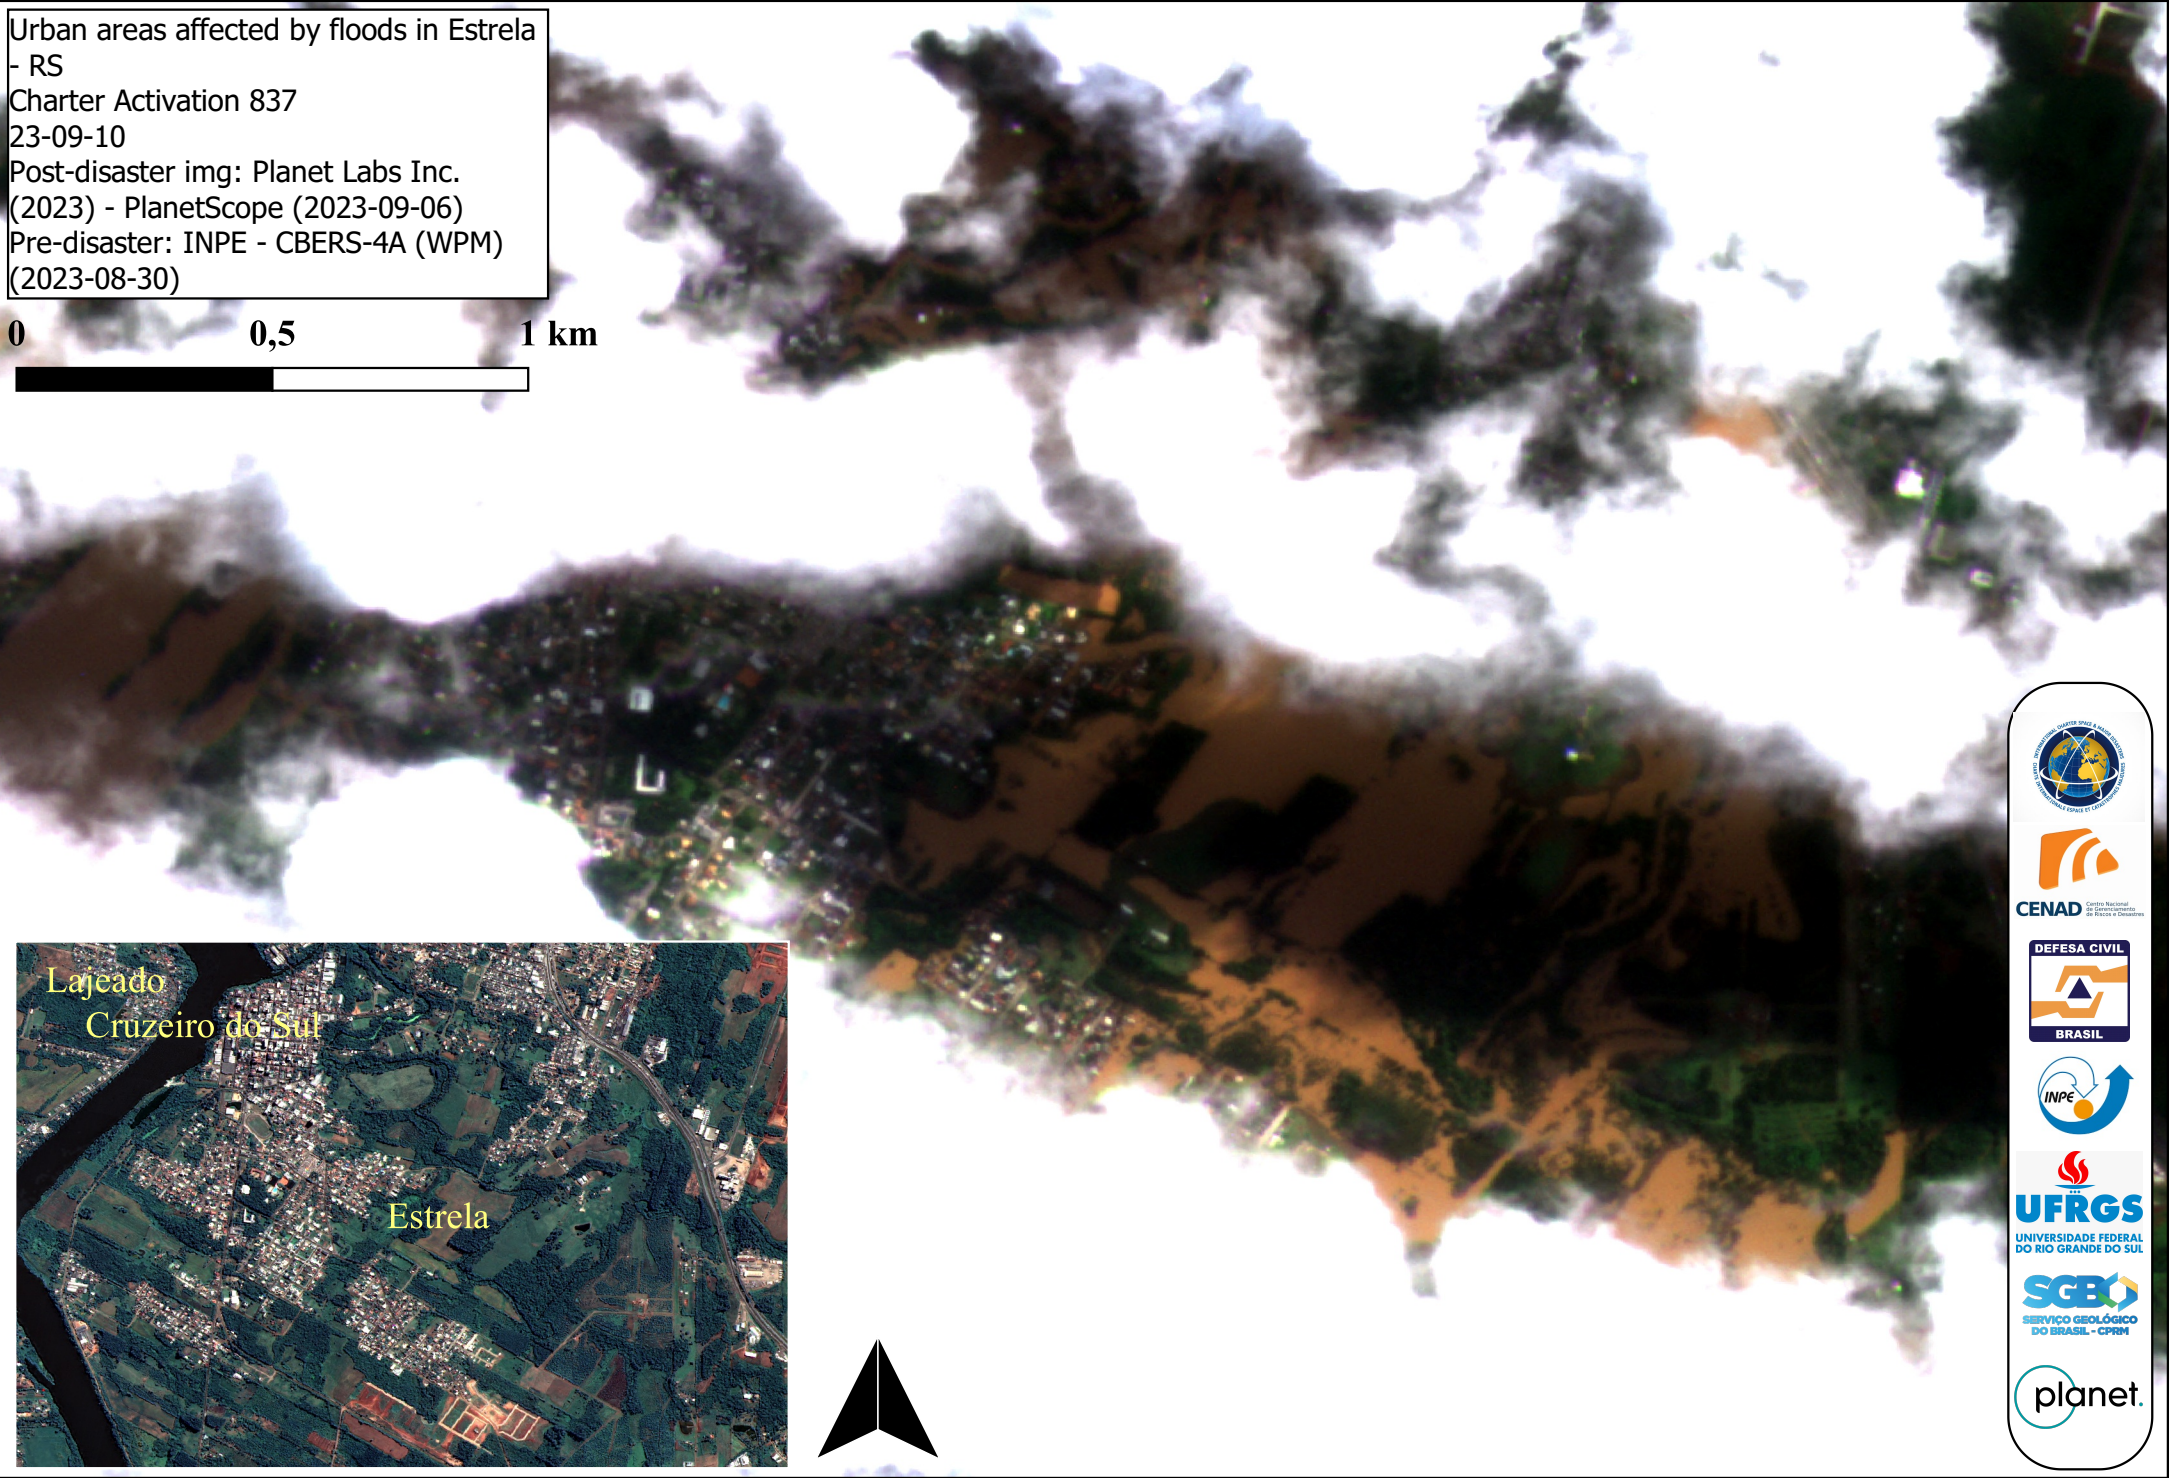

-51.975

-51.950

Urban areas affected by floods in Estrela
 - RS
 Charter Activation 837
 23-09-10
 Post-disaster img: Planet Labs Inc.
 (2023) - PlanetScope (2023-09-06)
 Pre-disaster: INPE - CBERS-4A (WPM)
 (2023-08-30)

-29.505

-29.505

-29.520

-29.520

-51.975

-51.950